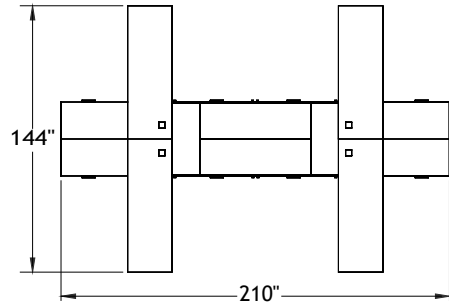

Typical Layouts

Focus

level-focus-fb011b

Laminate: Polar White and Ginger Root
 Metal: Chrome
 Handles: H052
 Fabric: Momentum - Odyssey Inkhite

Note: Fabrics are specified for informational purpose only and may be of different grades. Typical pricing is based on grade 2 fabric.

ITEM	QTY	CODE	DESCRIPTION	LIST PRICE \$	TOTAL \$
A	2	LV 2472 YF CHR B3 GRR	Layering desk 24" x 72" x 29"H with 3"H support	985	1 970
	2	[CCPF]	Option - CCPF grommet	26	52
B	2	LV 2472 FY CHR B3 GRL	Layering desk 24" x 72" x 29"H with 3"H support	985	1 970
	2	[CCPF]	Option - CCPF grommet	26	52
C	2	LV 2060 KO25 CHR	High pedestal 20" x 60" x 25"H	1 125	2 250
	2	[EC]	Option - Electrical wire management	35	70
	2	[CL]	Option - Left cushion - Grade 2	351	702
	2	LV 2060 OK25 CHR	High pedestal 20" x 60" x 25"H	1 125	2 250
	2	[EC]	Option - Electrical wire management	35	70
	2	[CR]	Option - Right cushion - Grade 2	351	702
E	2	LV 201564 VL CHR	Wardrobe tower 20" x 15" x 64"H	1 058	2 116
F	2	LV 201564 VR CHR	Wardrobe tower 20" x 15" x 64"H	1 058	2 116
G	2	LV 2060 DARD P CHR	High pedestal 20" x 60" x 25"H with drill holes for shared hutch	1 613	3 226
H	1	LV 246015 ARDH CHR	Shared storage hutch 24" x 60" x 15"H	2 203	2 203
	1	[SAHP]	Acrylic divider screen 24"H x 60"	690	690
				Total	20 439
				Price per individual desk	5 110