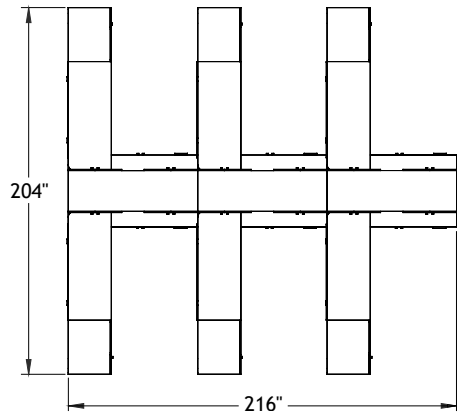

Typical Layouts

Focus

level-focus-fb013c

Laminate: Polar White and Ginger Root
 Metal: Chrome
 Handles: H052

ITEM	QTY	CODE	DESCRIPTION	LIST PRICE \$	TOTAL \$
A	3	LV 2472 FI F E DR GRL	Layering installed desk 24" x 72" x 29"H with cutout for shared hutch and drawer	630	1 890
	3	[CCPF]	Option - CCPF grommet	26	78
B	3	LV 2472 IF F E DR GRR	Layering installed desk 24" x 72" x 29"H with cutout for shared hutch and drawer	630	1 890
	3	[CCPF]	Option - CCPF grommet	26	78
C	3	LV 2072 UN02SL P CHR	High pedestal 20" x 72" x 25"H	1 455	4 365
	3	[EC]	Option - Electrical wire management	35	105
D	3	LV 2072 UN02SR P CHR	Caisson haut 20" x 72" x 25"H	1 455	4 365
	3	[EC]	Option - Electrical wire management	35	105
E	3	LV 243064 UN08R CHR	Wardrobe tower 24" x 30" x 64"H	1 662	4 986
F	3	LV 243064 UN08L CHR	Wardrobe tower 24" x 30" x 64"H	1 662	4 986
G	6	LV 1554 UAS C1 CHR PL	Acrylic divider screen 15"H x 54"	450	2 700
H	3	LV 247215 ARDH CHR	Shared storage hutch 24" x 72" x 15"H	2 317	6 951
				Total	32 499
				Price per individual desk	5 417