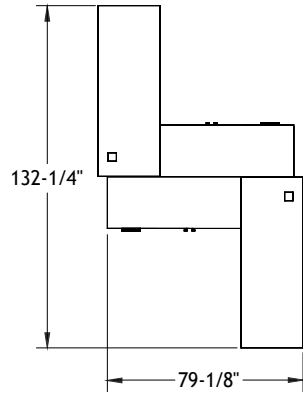

Typical Layouts

Focus

level-focus-fb014b

Laminate: Polar White and Ginger Root
 Metal: Chrome
 Handles: H052

ITEM	QTY	CODE	DESCRIPTION	LIST PRICE \$	TOTAL \$
	2	LV 2466 FY CHR DR GRL	Layering desk 24" x 66" x 29"H with drawer	930	1 860
A	2	[CCPF]	Option - CCPF grommet	24	48
	2	[PM]	Option - Modesty 10"H	160	320
B	2	LV 2072 UN02SL CHR	High pedestal 20" x 72" x 25"H	1 320	2 640
	2	[EC]	Option - Electrical wire management	31	62
C	1	LV 1572 SAS C1 CHR PL	Acrylic divider screen 15"H x 72"	447	447
				Total	5 377
				Price per individual desk	2 689

Electrical Accessories

	2	84 SB2 120	Starter cable with hardwire, 120" long	246	492
	2	WM44 32	Power and data cable support, 4 Simplex / 4 circuit, 32-1/2" long	376	752
	1	8SR	Simplex removal tool	5	5
				Total	1 249