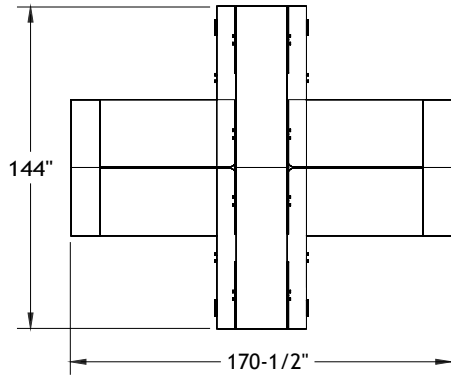

Typical Layouts

Focus

level-focus-fb015b

Laminate: Polar White and Ginger Root
 Metal: Chrome
 Handles: H052

ITEM	QTY	CODE	DESCRIPTION	LIST PRICE \$	TOTAL \$
A	2	LV 3072 ISF F E DR	Layering installed desk 30" x 72" x 29"H with cutout for shared hutch and drawer	667	1 334
B	2	LV 3072 FIS F E DR	Layering installed desk 30" x 72" x 29"H with cutout for shared hutch and drawer	667	1 334
C	2	LV 2072 UN02SR P CHR	High pedestal 20" x 72" x 25"H with drill holes for shared hutch	1 455	2 910
	2	[EC]	Option - Electrical wire management	35	70
D	2	LV 2072 UN02SL P CHR	High pedestal 20" x 72" x 25"H with drill holes for shared hutch	1 455	2 910
	2	[EC]	Option - Electrical wire management	35	70
E	4	LV 133042 UN22 CHR	Leg base storage 13" x 30" x 42"H	946	3 784
F	2	LV 1554 UAS C1 CHR PL	Acrylic divider screen 15"H x 54"	450	900
G	2	LV 247215 ARDH CHR	Shared storage hutch 24" x 72" x 15"H	2 317	4 634
	2	[SAHP]	Option - Acrylic divider screen	889	1 778
				Total	19 724
				Price per individual desk	4 931

Electrical Accessories

1	BE-HW120	Starter cable with hardwire, 120" long	258	258	
2	WM84 32	Power and data cable support, 8 Simplex / 4 circuit, 32-1/2" long	526	1 052	
1	BE-J84	Junction cable, 84" long	222	222	
1	8SR	Simplex removal tool	5	5	
				Total	1 537