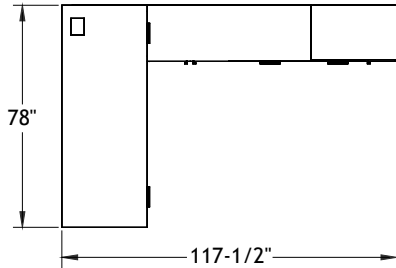

Typical Layouts

Private

lv-c001b

Laminate: Polar White and Coastal Pear
 High gloss fronts
 Metal: Chrome
 Handles: H052
 Fabric: Logiflex - Turner White
 Maharam - Centric Splendor

Note: Fabrics are specified for informational purpose only and may be of different grades. Typical pricing is based on grade 2 fabric.

ITEM	QTY	CODE	DESCRIPTION	LIST PRICE \$	TOTAL \$
	1	LV 3078 YF CHR DR	Layering desk 30" x 78" x 29"H with drawer	1 118	1 118
A	1	[PM]	Option - Modesty 10"H	175	175
	1	[MH3B R]	Option - Connectivity unit - 1 audio jack and 1 electric outlet	397	397
B	1	LV 2084 UN02R CHR	High pedestal 20" x 84" x 25"H - High gloss	1 613	1 613
	1	[CR]	Option - Cushion right - Grade 2	347	347
C	1	LV 203066 UN05R CHR	Wardrobe tower 20" x 30" x 66"H - High gloss	1 916	1 916
D	1	LV 18LS MOBC	Mobile pedestal - Letter size - High gloss	624	624
	1	[CF]	Option - Cushion - Grade 2	293	293
				Total	6 483
Chair					
	1	CH 500 YM8340 A7 AB	Cyrus chair - Grade 2	803	803
				Total	803