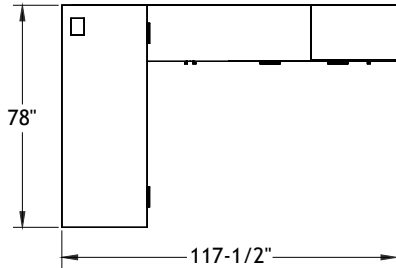

Typical Layouts

Private

lv-c001b

Laminate: Polar White and Coastal Pear
High gloss fronts
Metal: Chrome
Handles: H052
Fabric: Logiflex - Turner White
Maharam - Centric Splendor

Note: Fabrics are specified for informational purpose only and may be of different grades. Typical pricing is based on grade 2 fabric.

ITEM	QTY	CODE	DESCRIPTION	LIST PRICE $	TOTAL $
	1	LV 3078 YF CHR DR	Layering desk 30" x 78" x 29"H with drawer	1 128	1 128
A	1	[PM]	Option - Modesty 10"H	176	176
	1	[MH3B R]	Option - Connectivity unit - 1 audio jack and 1 electric outlet	401	401
B	1	LV 2084 UN02R CHR	High pedestal 20" x 84" x 25"H - High gloss	1 630	1 630
	1	[CR]	Option - Cushion right - Grade 2	351	351
C	1	LV 203066 UN05R CHR	Wardrobe tower 20" x 30" x 66"H - High gloss	1 936	1 936
D	1	LV 18LS MOBC	Mobile pedestal - Letter size - High gloss	630	630
	1	[CF]	Option - Cushion - Grade 2	295	295
				Total	6 547
Chair					
	1	CH 500 YM8340 A7 AB	Cyrus chair - Grade 2	869	869
				Total	869