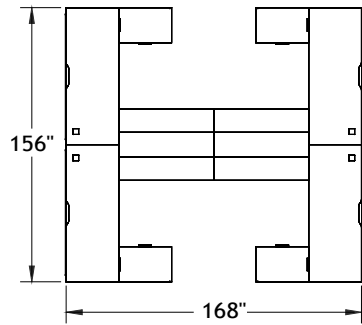

Typical Layouts

Openspace

level-openspace-c002c

Laminate: Polar White and Finesse (*Finesse color is discontinued*)
 Metal: Chrome
 Handles: H052

ITEM	QTY	CODE	DESCRIPTION	LIST PRICE \$	TOTAL \$
A	2	LV 3078 FM DR GRR	Layering desk 30" x 78" x 29"H with drawer	743	1 486
	2	[CCPF]	Option - CCPF grommet	26	52
	2	[WAVC]	Option - Cutout for wires	26	52
	2	[MGRR]	Option - Leg grommet	0	0
B	2	LV 3078 MF DR GRL	Layering desk 30" x 78" x 29"H with drawer	743	1 486
	2	[CCPF]	Option - CCPF grommet	26	52
	2	[WAVC]	Option - Cutout for wires	26	52
C	2	[MGRL]	Option - Leg grommet	0	0
	2	LV 2054 RMS NGR	Double return 20" x 54" x 29"H	373	746
D	2	[MGRR]	Option - Leg grommet	0	0
	2	LV 2054 MSR NGR	Double return 20" x 54" x 29"H	373	746
E	2	[MGRL]	Option - Leg grommet	0	0
	2	LV 2060 OK25 CHR	High pedestal 20" x 60" x 25"H	1 115	2 230
F	2	LV 2060 KO25 CHR	High pedestal 20" x 60" x 25"H	1 115	2 230
G	4	LV 2672 UAC C1 CHR PL	Acrylic divider screen 26"H x 72"	693	2 772
H	2	LV 145417 SHS	Shelf for shared desk 14" x 54" x 17"H	714	1 428
				Total	13 332
				Price per individual desk	3 333