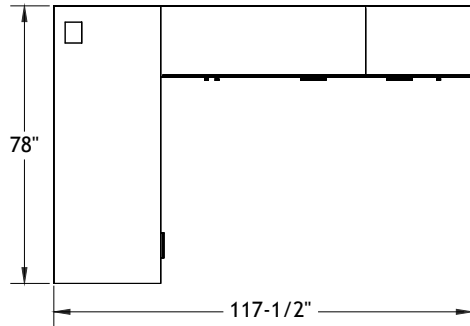

Typical Layouts

Private

level-private-c001

Laminate: Polar White and Finesse (*Finesse color is discontinued*)

Metal: Chrome

Handles: H052

Fabric: Logiflex - Turner White

Momentum - Marathon Pollen

Note: *Fabrics are specified for informational purpose only and may be of different grades. Typical pricing is based on grade 2 fabric.*

ITEM	QTY	CODE	DESCRIPTION	LIST PRICE \$	TOTAL \$
	1	LV 3078 YF CHR B3	Layering desk 30" x 78" x 29"H with 3"H support	1 058	1 058
A	1	[PM]	Option - Modesty 10"H	176	176
	1	[MH3B R]	Option - Connectivity unit - 1 audio jack and 1 electric outlet	401	401
B	1	LV 2084 UN02R CHR	High pedestal 20" x 84" x 25"H	1 524	1 524
	1	[CC]	Option - Cushion centered - Grade 2	351	351
C	1	LV 203066 UN05R CHR	Wardrobe tower 20" x 30" x 66"H	1 814	1 814
D	1	LV 18LS MOBC	Mobile pedestal - Letter size	612	612
	1	[CF]	Option - Cushion - Grade 2	295	295
				Total	6 231
Chair					
	1	CH 500 YM8340 A7 AB	Cyrus chair - Grade 2	869	869
				Total	869