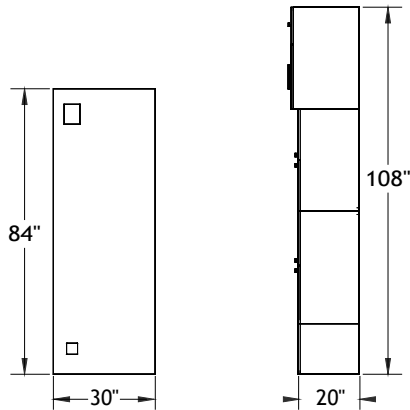

Typical Layouts

Private

level-private-c002

Laminate: Polar White High Gloss and Finesse
(Finesse color is discontinued)

Metal: Chrome

Handles: H052

Fabric: Logiflex - Turner White

Note: Fabrics are specified for informational purpose only and may be of different grades. Typical pricing is based on grade 2 fabric.

ITEM	QTY	CODE	DESCRIPTION	LIST PRICE \$	TOTAL \$
A	1	LV 3078 YY CHR GRL	Rectangular desk 30" x 78" x 29"H	1 195	1 195
	1	[CCPF]	Option - CCPF grommet	26	26
	1	[PM]	Option - Modesty 10"H - High gloss front	310	310
	1	[MH3B R]	Option - Connectivity unit - 1 audio jack and 1 electric outlet	401	401
B	1	LV 203066 UN09L CHR	Sliding wardrobe tower 20" x 30" x 66"H - High gloss	2 603	2 603
C	1	LV 1830 AR25 CHR	High pedestal 18" x 30" x 25"H - High gloss	903	903
D	1	LV 1848 UN04R CHR	Sliding-surface pedestal 18" x 48" x 26"H - High gloss	2 080	2 080
E	1	LV 167815 SFW	Wall hutch 16" x 78" x 15"H - High gloss	1 049	1 049
				Total	8 567
Chair					
	1	CH 500 YM8340 A7 AB	Cyrus chair - Grade 2	869	869
				Total	869