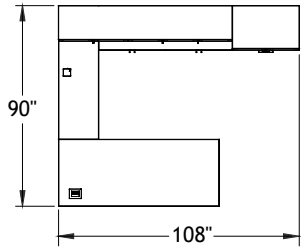

Typical Layouts

Private

level-private-c003

Laminate: Ginger Root
 Metal: Chrome
 Handles: H072
 Fabric: Logiflex - Turner White
 Glass: Jet Black Satin

Note: Fabrics are specified for informational purpose only and may be of different grades. Typical pricing is based on grade 2 fabric.

ITEM	QTY	CODE	DESCRIPTION	LIST PRICE \$	TOTAL \$
A	1	LV 167815 ARW R KS	Wall hutch 16" x 78" x 15"H - Doors with aluminium frame and Jet Black Satin glass	2 490	2 490
	1	LV 1860 RM GRC	Return 18" x 60" x 29" H	422	422
B	1	[CBPF]	Option - CBPF grommet	26	26
	1	[PM]	Option - Modesty 10"H	0	0
	1	LV 3072 YY BL NGR	Rectangular desk 30" x 72" x 29"H	1 161	1 161
C	1	[PM]	Option - Modesty 10"H	175	175
	1	[MH3D R]	Option - Connectivity unit - 1 electric outlet, 2 USB chargers	397	397
D	1	LV 203066 UN16 BL H072BL	Storage tower - 20" x 30" x 66"H	1 617	1 617
E	1	LV 206029 ARAR BL H072BL	Credenza - 20" x 60" x 29"H	1 448	1 448
				Total	7 736
Chair					
	1	CH 500 YM8340 A7 AB	Cyrus Chair - Grade 2	803	803
				Total	803