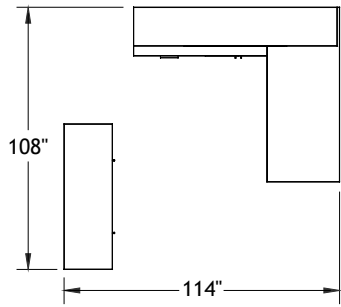

Typical Layouts

Private

level-private-c004

Laminate: Audacity
 Metal: Chrome
 Handles: H071
 Glass: Satin Silver

ITEM	QTY	CODE	DESCRIPTION	LIST PRICE \$	TOTAL \$
A	1	LV 206029 PGARAR KA CHR	Credenza 20" x 60" x 29"H - Doors with aluminium frame and Satin Silver glass	3 061	3 061
B	1	LV 2084 UN02 L CHR H071CHR	High Pedestal 20" x 84" x 25"H	1 512	1 512
C	1	LV 168415 SFW	Wall hutch 16" x 84" x 15"H	1 001	1 001
D	1	LV 3072 FY CHR DR GRL	Rectangular desk 30" x 72" x 29"H	1 088	1 088
	1	[CCPF]	Option - CCPF grommet	26	26
E	1	LV 1068 UAM C1 CHR PL	Acrylic divider screen 10"H x 68"	418	418
				Total	7 106
Chairs					
	2	MADR HWDE T01	Madrid - High back Opaque White painted wood (<i>opaque white color is discontinued</i>)	803	1 606
				Total	1 606