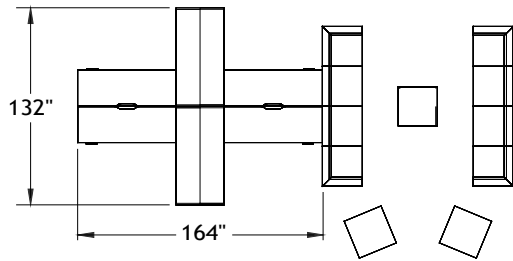

Typical Layouts

Team

level-team-c001

Laminate: Tundra
 Metal: Chrome
 Handles: H052
 Fabric: Momentum - Tradition Distant,
 Carlo Giardino, Millennium Spark and Odyssey Tinge

Note: Fabrics are specified for informational purpose only and may be of different grades. Typical pricing is based on grade 2 fabric.

ITEM	QTY	CODE	DESCRIPTION	LIST PRICE \$	TOTAL \$
A	2	LV 2466 IMS F	Double installed desk 24" x 66" x 29"H	547	1 094
	2	[WAVC]	Option - Cutout for wires	26	52
B	2	LV 2466 MSI F	Double installed desk 24" x 66" x 29"H	547	1 094
	2	[WAVC]	Option - Cutout for wires	26	52
C	4	LV 18LS MOBD	Mobile pedestal - Letter size	728	2 912
D	2	LV 166642 UN23 O	Leg base storage 16" x 66" x 42"H	688	1 376
	2	[MGRR]	Option - Leg grommet	0	0
E	2	LV 166642 UN23 O	Leg base storage 16" x 66" x 42"H	688	1 376
	2	[MGRL]	Option - Leg grommet	0	0
F	2	LV 2466 UAC C1 CHR PL	Acrylic divider screen 24"H x 66"	632	1 264
				Total	9 220
				Price per individual desk	2 305
Seating					
G	4	SIT CBD	Corner bench with short back - Grade 2	1 966	7 864
H	4	SIT BD	Bench with short back - Grade 2	1 610	6 440
I	1	SIT TBC2	Bookshelf table on casters - Open 2 sides	774	774
	1	[MB]	Option - Writing surface	248	248
J	2	SIT BC	Bench on casters - Grade 2	1 090	2 180
				Total	17 506
Electrical Accessories					
	1	BE-HW120	Starter cable with hardwire, 120" long	258	258
	2	WM84 32	Power and data cable support, 8 Simplex / 4 circuit, 32-1/2" long	526	1 052
	1	BE-J96	Junction cable, 96" long	239	239
	1	8SR	Simplex removal tool	5	5
				Total	1 554