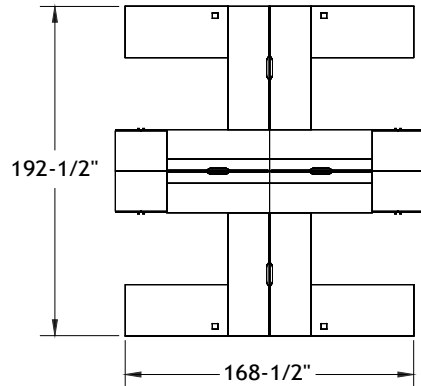

Typical Layouts

Team

level-team-fb001b

Laminate: Polar White and Haze
 Metal: Chrome
 Handles: H052

ITEM	QTY	CODE	DESCRIPTION	LIST PRICE \$	TOTAL \$
A	2	LV 3060 YI F CHR GRR	Installed desk 30" x 60" x 29"H	784	1 568
	2	[CCPF]	Option - CCPF grommet	26	52
B	2	LV 3060 IY F CHR GRL	Installed desk 30" x 60" x 29"H	784	1 568
	2	[CCPF]	Option - CCPF grommet	26	52
C	2	LV 2472 YSI F CHR NGR	Double installed desk 24" x 72" x 29"H	639	1 278
	2	[WAVC]	Option - Cutout for wires	26	52
D	2	LV 2472 IYS F CHR NGR	Double installed desk 24" x 72" x 29"H	639	1 278
	2	[WAVC]	Option - Cutout for wires	26	52
	2	LV 2460 MSI B CHR	Double installed desk 24" x 60" x 29"H	531	1 062
	2	[WAVC]	Option - Cutout for wires	26	52
	2	[MGRL]	Option - Leg grommet	0	0
F	2	LV 2460 IMS B CHR	Double installed desk 24" x 60" x 29"H	531	1 062
	2	[WAVC]	Option - Cutout for wires	26	52
	2	[MGRR]	Option - Leg grommet	0	0
G	4	LV 243051 UN13D CHR	Storage tower 24" x 30" x 51"H	1 232	4 928
H	2	LV 1572 UAS C1 CHR PL	Acrylic divider screen 15"H x 72"	515	1 030
I	2	LV 146007 SDC	Shelf for shared desk 14" x 60" x 07"H	546	1 092
				Total	15 178
				Price per individual desk	3 795

Electrical Accessories

1	BE-HW120	Starter cable with hardwire, 120" long	258	258	
2	WM84 44	Power and data cable support, 8 Simplex / 4 circuit, 44-1/2" long	531	1 062	
1	BE-J120	Junction cable, 120" long	279	279	
1	8SR	Simplex removal tool	5	5	
				Total	1 604