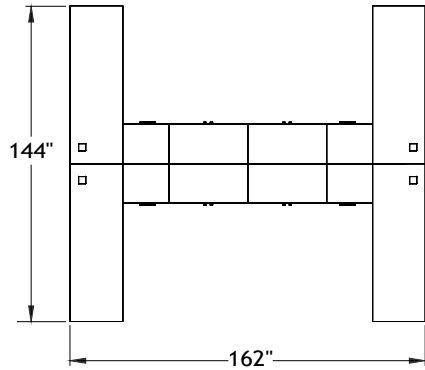

Typical Layouts

Team

level-team-fb002b

Laminate: Polar White and Haze
 Metal: Chrome
 Handles: H052

ITEM	QTY	CODE	DESCRIPTION	LIST PRICE \$	TOTAL \$
A	2	LV 2472 FY CHR B3 GRL	Layering desk 24" x 72" x 29"H with 3"H support	985	1 970
	2	[CCPF]	Option - CCPF grommet	26	52
B	2	LV 2472 YF CHR B3 GRR	Layering desk 24" x 72" x 29"H with 3"H support	985	1 970
	2	[CCPF]	Option - CCPF grommet	26	52
C	2	LV 1836 OD25 CHR	High pedestal 18" x 36" x 25"H	1 090	2 180
D	2	LV 1836 DO25 CHR	High pedestal 18" x 36" x 25"H	1 090	2 180
E	4	LV 1836 AR19 CHR	Low pedestal 18" x 36" x 19"H	798	3 192
F	4	LV 1066 UAM C1 CHR PL	Acrylic modesty panel 10"H x 66"	416	1 664
				Total	13 260
				Price per individual desk	3 315

Electrical Accessories

2	BE-HW120	Starter cable with hardwire, 120" long	258	516	
4	WM44 44	Power and data cable support, 4 Simplex / 4 circuit, 44-1/2" long	435	1 740	
2	BE-J84	Junction cable, 84" long	233	466	
1	8SR	Simplex removal tool	5	5	
				Total	2 727