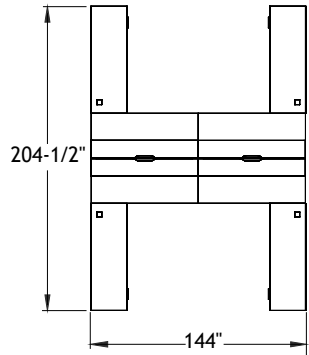

Typical Layouts

Team

level-team-fb003

Laminate: Polar White and Haze
Metal: Chrome
Handles: H052
Fabric: Momentum - Odyssey Ink

Note: Fabrics are specified for informational purpose only and may be of different grades. Typical pricing is based on grade 2 fabric.