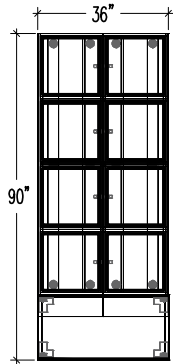

Typical Layouts

lockers-c001

C

A

E

B