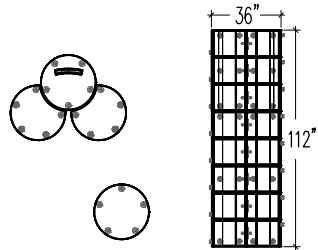

Typical Layouts

lockers-c005

Laminate: Willow grey and Ginger root
Metal: Chrome
Fabrics: Cloud Nine Dijon & Flamenco

Note: Fabrics are specified for informational purpose only and may be of different grades. Typical pricing is based on grade 2 fabric.