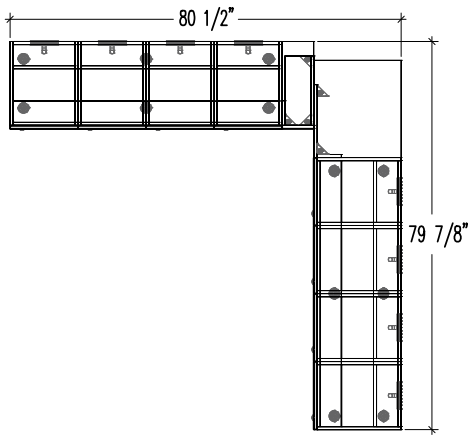

Typical Layouts

lockers-c008-fb

Laminate: Cosmos and Willow grey

Note: Fabrics are specified for informational purpose only and may be of different grades. Typical pricing is based on grade 2 fabric.

ITEM	QTY	CODE	DESCRIPTION	PRICE LIST \$	TOTAL \$
A	2	LO 181872 3DL	18"P x 18"L x 72"H locker, 3 left doors	1229	2 458
	6	[E1]	E1 lock	243	1 458
B	2	LO 181872 3DR	18"P x 18"L x 72"H locker, 3 right doors	1229	2 458
	6	[E1]	E1 lock	243	1 458
C	2	LO 181818 1O	18"P x 18"L x 18"H open locker, one tier	305	610
D	3	LO 1836 LKTOP	18"P x 36"L x 5/8" rectangular surface	104	312
E	2	LO 1872 BASE	18"P x 72"L x 5-7/8"H base	19	38
F	1	LO 1836 BASE	18"P x 36"L x 5-7/8"H base	79	79
TOTAL:					8 871

Typical Layouts

lockers-c009-fb

Laminate: Cosmos and Willow grey

Note: Fabrics are specified for informational purpose only and may be of different grades. Typical pricing is based on grade 2 fabric.

ITEM	QTY	CODE	DESCRIPTION	PRICE LIST \$	TOTAL \$
A	4	LO 181472 1DL	18"P x 14"L x 72"H locker, 1 left door	819	3 276
B	4	LO 181472 1DR	18"P x 14"L x 72"H locker, 1 right door	819	3 276
C	1	LO 1863 LKTOP	18"P x 63"L x 5/8" rectangular surface	181	181
D	1	LO 1876 LKTOP	18"P x 76"L x 5/8" rectangular surface	219	219
E	2	LO 1856 BASE	18"P x 56"L x 5-7/8"H base	19	38
F	1	LO 12151572 LCR	Corner unit 72"H	1095	1 095
				TOTAL:	8 085