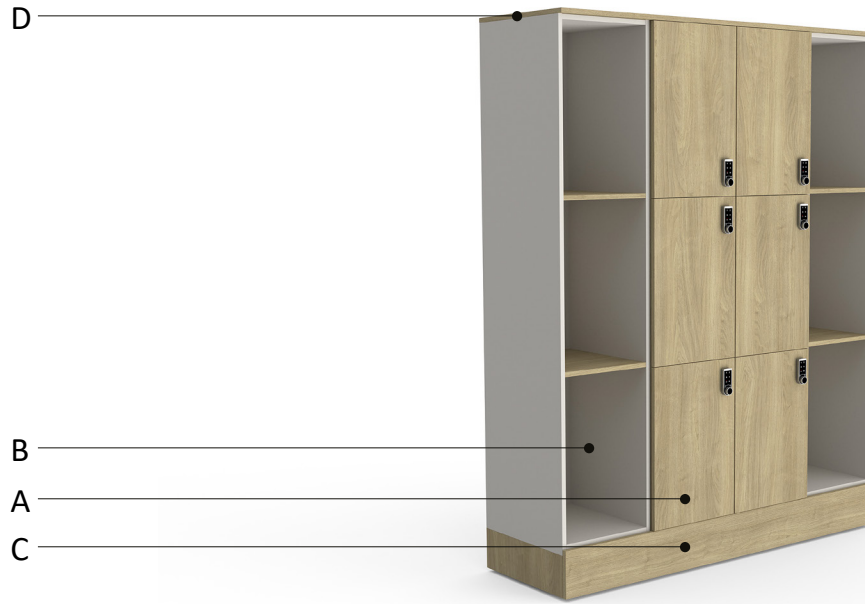

Typical Layouts

lockers-c007d-fb

Laminate: Cosmos and Willow grey

Note: Fabrics are specified for informational purpose only and may be of different grades. Typical pricing is based on grade 2 fabric.

ITEM	QTÉ	CODE	DESCRIPTION	PRIX LISTE $	TOTAL $
A	2	LO 181472 3DL	18"P x 14"L x 72"H locker, 3 left doors	1229	2 458
	6	[E2]	E2 lock	0	0
B	2	LO 181472 3O	18"P x 14"L x 72"H open locker, triple tier	594	1 188
C	1	LO 1842 BASE	18"P x 42"L x 5-7/8"H base	40	40
D	1	LO 1842 LKTOP	18"P x 42"L x 5/8" rectangular surface	122	122
TOTAL:					3 808