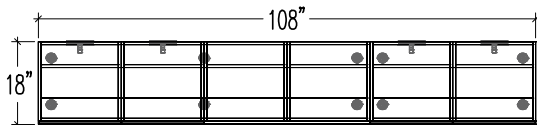

Typical Layouts

lockers-c007d-fb

Laminate: Cosmos and Willow grey

Note: Fabrics are specified for informational purpose only and may be of different grades. Typical pricing is based on grade 2 fabric.

ITEM	QTÉ	CODE	DESCRIPTION	PRIX LISTE \$	TOTAL \$
A	2	LO 181472 3DL	18"P x 14"L x 72"H locker, 3 left doors	1229	2 458
	6	[E2]	E2 lock	0	0
B	2	LO 181472 3O	18"P x 14"L x 72"H open locker, triple tier	594	1 188
C	1	LO 1842 BASE	18"P x 42"L x 5-7/8"H base	40	40
D	1	LO 1842 LKTOP	18"P x 42"L x 5/8" rectangular surface	122	122
TOTAL:					3 808

Typical Layouts

lockers-c008-fb

Laminate: Cosmos and Willow grey

Note: Fabrics are specified for informational purpose only and may be of different grades. Typical pricing is based on grade 2 fabric.

ITEM	QTY	CODE	DESCRIPTION	PRICE LIST \$	TOTAL \$
A	2	LO 181872 3DL	18"P x 18"L x 72"H locker, 3 left doors	1229	2 458
	6	[E1]	E1 lock	243	1 458
B	2	LO 181872 3DR	18"P x 18"L x 72"H locker, 3 right doors	1229	2 458
	6	[E1]	E1 lock	243	1 458
C	2	LO 181818 1O	18"P x 18"L x 18"H open locker, one tier	305	610
D	3	LO 1836 LKTOP	18"P x 36"L x 5/8" rectangular surface	104	312
E	2	LO 1872 BASE	18"P x 72"L x 5-7/8"H base	19	38
F	1	LO 1836 BASE	18"P x 36"L x 5-7/8"H base	79	79
TOTAL:					8 871