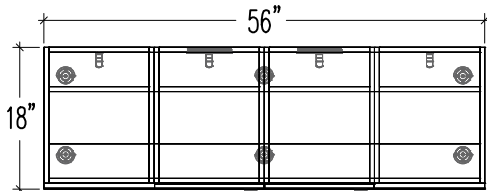

Typical Layouts

lockers-c007d-fb

Laminate: Cosmos and Willow grey

Note: Fabrics are specified for informational purpose only and may be of different grades. Typical pricing is based on grade 2 fabric.

ITEM	QTÉ	CODE	DESCRIPTION	PRIX LISTE $	TOTAL $
A	2	LO 181472 3DL	18"P x 14"L x 72"H locker, 3 left doors	1229	2 458
	6	[E2]	E2 lock	0	0
B	2	LO 181472 3O	18"P x 14"L x 72"H open locker, triple tier	594	1 188
C	1	LO 1842 BASE	18"P x 42"L x 5-7/8"H base	40	40
D	1	LO 1842 LKTOP	18"P x 42"L x 5/8" rectangular surface	122	122
TOTAL:					3 808