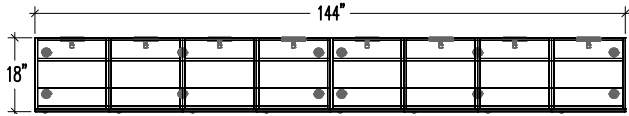

Typical Layouts

lockers-c003

Laminate: Cosmos and White polar

Note: Fabrics are specified for informational purpose only and may be of different grades. Typical pricing is based on grade 2 fabric.

ITEM	QTY	CODE	DESCRIPTION	PRICE LIST $	TOTAL $
A	4	LO 181872 3DR	18"P x 18"L x 72"H locker, 3 right doors	1 290	5 160
B	4	LO 181872 4DR	18"P x 18"L x 72"H locker, 4 right doors	1 513	6 052
C	2	LO 1872 BASE	18"P x 72"L x 5-7/8"H base	20	40
				TOTAL:	11 252
Accessories					
D	1	LNBL-001-050	Black self-adhesive numbers 001-050	60	60
				TOTAL:	11 312