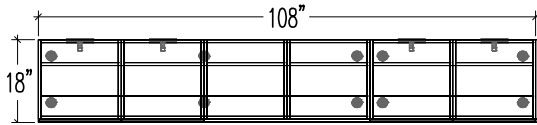

Typical Layouts

lockers-c007d-fb

Laminate: Cosmos and Willow grey

Note: Fabrics are specified for informational purpose only and may be of different grades. Typical pricing is based on grade 2 fabric.

ITEM	QTÉ	CODE	DESCRIPTION	PRIX LISTE \$	TOTAL \$
A	2	LO 181472 3DL	18"P x 14"L x 72"H locker, 3 left doors	1290	2 580
	6	[E2]	E2 lock	0	0
B	2	LO 181472 3O	18"P x 14"L x 72"H open locker, triple tier	625	1 250
C	1	LO 1842 BASE	18"P x 42"L x 5-7/8"H base	42	42
D	1	LO 1842 LKTOP	18"P x 42"L x 5/8" rectangular surface	127	127
TOTAL:					3 999

Typical Layouts

lockers-c008-fb

Laminate: Cosmos and Willow grey

Note: Fabrics are specified for informational purpose only and may be of different grades. Typical pricing is based on grade 2 fabric.

ITEM	QTY	CODE	DESCRIPTION	PRICE LIST \$	TOTAL \$
A	2	LO 181872 3DL	18"P x 18"L x 72"H locker, 3 left doors	1290	2 580
	6	[E1]	E1 lock	273	1 638
B	2	LO 181872 3DR	18"P x 18"L x 72"H locker, 3 right doors	1290	2 580
	6	[E1]	E1 lock	273	1 638
C	2	LO 181818 1O	18"P x 18"L x 18"H open locker, one tier	330	660
D	3	LO 1836 LKTOP	18"P x 36"L x 5/8" rectangular surface	109	327
E	2	LO 1872 BASE	18"P x 72"L x 5-7/8"H base	20	40
F	1	LO 1836 BASE	18"P x 36"L x 5-7/8"H base	83	83
				TOTAL:	9 546