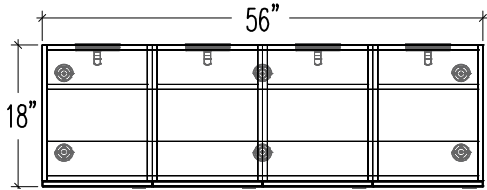

Typical Layouts

lockers-c007b-fb

Laminate: Cosmos and Willow grey

Note: Fabrics are specified for informational purpose only and may be of different grades. Typical pricing is based on grade 2 fabric.

ITEM	QTY	CODE	DESCRIPTION	PRICE LIST $	TOTAL $
A	4	LO 181472 3DL	18"P x 14"L x 72"H locker, 3 left doors	1290	5 160
	12	[E2]	E2 lock	0	0
B	1	LO 1842 BASE	18"P x 42"L x 5-7/8"H base	42	42
C	1	LO 1842 LKTOP	18"P x 42"L x 5/8" rectangular surface	127	127
				TOTAL:	5 329