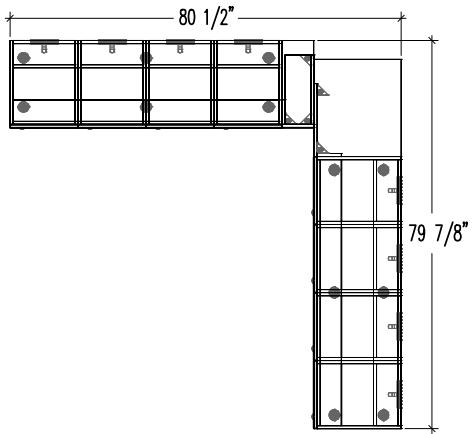

Typical Layouts

lockers-c008-fb

Laminate: Cosmos and Willow grey

Note: Fabrics are specified for informational purpose only and may be of different grades. Typical pricing is based on grade 2 fabric.

ITEM	QTY	CODE	DESCRIPTION	PRICE LIST \$	TOTAL \$
A	2	LO 181872 3DL	18"P x 18"L x 72"H locker, 3 left doors	1290	2 580
	6	[E1]	E1 lock	273	1 638
B	2	LO 181872 3DR	18"P x 18"L x 72"H locker, 3 right doors	1290	2 580
	6	[E1]	E1 lock	273	1 638
C	2	LO 181818 1O	18"P x 18"L x 18"H open locker, one tier	330	660
D	3	LO 1836 LKTOP	18"P x 36"L x 5/8" rectangular surface	109	327
E	2	LO 1872 BASE	18"P x 72"L x 5-7/8"H base	20	40
F	1	LO 1836 BASE	18"P x 36"L x 5-7/8"H base	83	83
				TOTAL:	9 546

Typical Layouts

lockers-c009-fb

Laminate: Cosmos and Willow grey

Note: Fabrics are specified for informational purpose only and may be of different grades. Typical pricing is based on grade 2 fabric.

ITEM	QTY	CODE	DESCRIPTION	PRICE LIST \$	TOTAL \$
A	4	LO 181472 1DL	18"P x 14"L x 72"H locker, 1 left door	860	3 440
B	4	LO 181472 1DR	18"P x 14"L x 72"H locker, 1 right door	860	3 440
C	1	LO 1863 LKTOP	18"P x 63"L x 5/8" rectangular surface	189	189
D	1	LO 1876 LKTOP	18"P x 76"L x 5/8" rectangular surface	230	230
E	2	LO 1856 BASE	18"P x 56"L x 5-7/8"H base	20	40
F	1	LO 12151572 LCR	Corner unit 72"H	1150	1 150
				TOTAL:	8 489