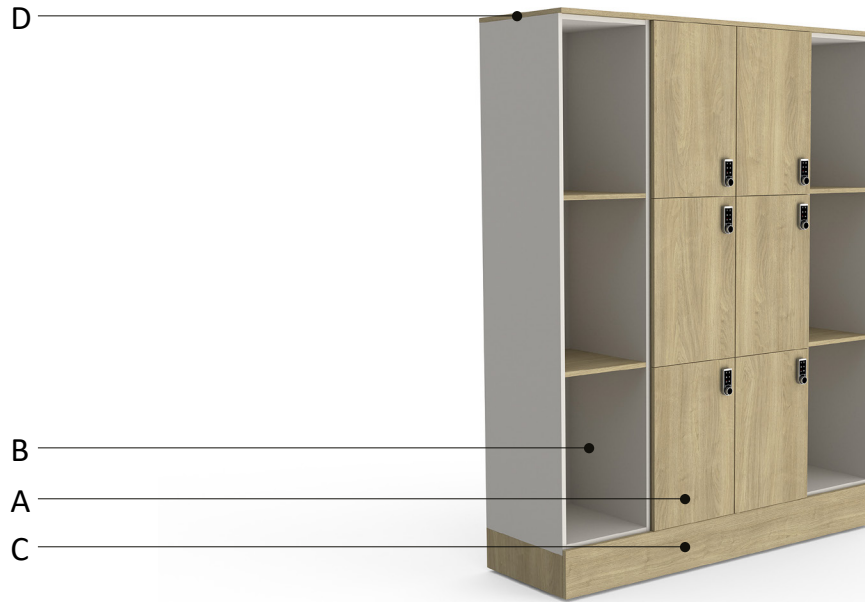

Typical Layouts

lockers-c007d-fb

Laminate: Cosmos and Willow grey

Note: Fabrics are specified for informational purpose only and may be of different grades. Typical pricing is based on grade 2 fabric.

ITEM	QTÉ	CODE	DESCRIPTION	PRIX LISTE $	TOTAL $
A	2	LO 181472 3DL	18"P x 14"L x 72"H locker, 3 left doors	1290	2 580
	6	[E2]	E2 lock	0	0
B	2	LO 181472 3O	18"P x 14"L x 72"H open locker, triple tier	625	1 250
C	1	LO 1842 BASE	18"P x 42"L x 5-7/8"H base	42	42
D	1	LO 1842 LKTOP	18"P x 42"L x 5/8" rectangular surface	127	127
TOTAL:					3 999