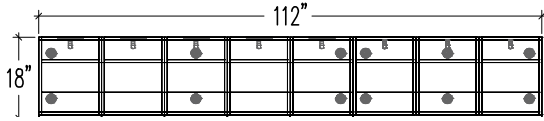

Typical Layouts

lockers-c008-fb

Laminate: Cosmos and Willow grey

Note: Fabrics are specified for informational purpose only and may be of different grades. Typical pricing is based on grade 2 fabric.

ITEM	QTY	CODE	DESCRIPTION	PRICE LIST \$	TOTAL \$
A	2	LO 181872 3DL	18"P x 18"L x 72"H locker, 3 left doors	1290	2 580
	6	[E1]	E1 lock	273	1 638
B	2	LO 181872 3DR	18"P x 18"L x 72"H locker, 3 right doors	1290	2 580
	6	[E1]	E1 lock	273	1 638
C	2	LO 181818 1O	18"P x 18"L x 18"H open locker, one tier	330	660
D	3	LO 1836 LKTOP	18"P x 36"L x 5/8" rectangular surface	109	327
E	2	LO 1872 BASE	18"P x 72"L x 5-7/8"H base	20	40
F	1	LO 1836 BASE	18"P x 36"L x 5-7/8"H base	83	83
				TOTAL:	9 546

Typical Layouts

lockers-c009-fb

Laminate: Cosmos and Willow grey

Note: Fabrics are specified for informational purpose only and may be of different grades. Typical pricing is based on grade 2 fabric.

ITEM	QTY	CODE	DESCRIPTION	PRICE LIST \$	TOTAL \$
A	4	LO 181472 1DL	18"P x 14"L x 72"H locker, 1 left door	860	3 440
B	4	LO 181472 1DR	18"P x 14"L x 72"H locker, 1 right door	860	3 440
C	1	LO 1863 LKTOP	18"P x 63"L x 5/8" rectangular surface	189	189
D	1	LO 1876 LKTOP	18"P x 76"L x 5/8" rectangular surface	230	230
E	2	LO 1856 BASE	18"P x 56"L x 5-7/8"H base	20	40
F	1	LO 12151572 LCR	Corner unit 72"H	1150	1 150
				TOTAL:	8 489

Typical Layouts

lockers-c010-fb

Laminate: Cosmos and Willow grey

Note: Fabrics are specified for informational purpose only and may be of different grades. Typical pricing is based on grade 2 fabric.

ITEM	QTÉ	CODE	DESCRIPTION	PRIX LISTE \$	TOTAL \$
A	5	LO 181442 1DL	18"P x 14"L x 42"H locker, 1 left door	647	3 235
	5	[E1]	E1 lock	273	1 365
B	3	LO 181472 4O	18"P x 14"L x 72"H open locker, four tier	648	1 944
C	1	LO 1842 LKTOP	18"P x 42"L x 5/8" rectangular surface	127	127
D	1	LO 1742 BTOP	17"P x 42"L x 6"H plant box	335	335
E	1	LO 1870 BASE	18"P x 70"L x 5-7/8"H base	12	12
F	1	LO 1842 BASE	18"P x 42"L x 5-7/8"H base	42	42
TOTAL:					7 060