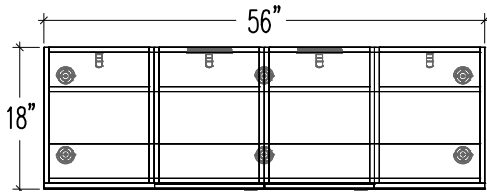

Typical Layouts

lockers-c007d-fb

Laminate: Cosmos and Willow grey

Note: Fabrics are specified for informational purpose only and may be of different grades. Typical pricing is based on grade 2 fabric.

ITEM	QTÉ	CODE	DESCRIPTION	PRIX LISTE $	TOTAL $
A	2	LO 181472 3DL	18"P x 14"L x 72"H locker, 3 left doors	1290	2 580
	6	[E2]	E2 lock	0	0
B	2	LO 181472 3O	18"P x 14"L x 72"H open locker, triple tier	625	1 250
C	1	LO 1842 BASE	18"P x 42"L x 5-7/8"H base	42	42
D	1	LO 1842 LKTOP	18"P x 42"L x 5/8" rectangular surface	127	127
TOTAL:					3 999