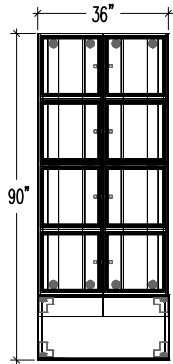

LOCKERS

Typical Layouts
USA 2024

logiflex

Product Map

Typical Layouts

lockers-c001

C

A

ITEM	QTY	CODE	DESCRIPTION	PRICE LIST \$	TOTAL \$
A	16	LO 181872 10	Locker 18"D x 18"W x 72"H, one tier	681	10 896
B	4	LO 1872 BASE	18"D x 72"W x 5-7/8"H base	20	80
C	4	LO 1872 LKTOP	18"D x 72"W common surface in 5/8" laminate	217	868
D	2	LV 1836 BBL19 SN	Low pedestal 18"D x 36"W x 19"H with open storage	643	1 286
	2	[CF]	Cushion full	380	760
				TOTAL:	13 130
Accessories					
E	16	BT1616	Boot tray, 16" x 16", black plastic	85	1 360
				TOTAL:	1 360

ITEM	QTY	CODE	DESCRIPTION	PRICE LIST \$	TOTAL \$
A	16	LO 181872 1DL	Locker 18"D x 18"W x 72"H, 1 left door	860	13 760
	16	[E1]	E1 lock	273	4 368
B	4	LO 1872 BASE	18"D x 72"W x 5-7/8"H base	20	80
C	4	LO 1872 LKTOP	18"D x 72"W common surface in 5/8" laminate	217	868
D	2	LV 1836 BBL19 SN	Low pedestal 18"D x 36"W x 19"H with open storage	643	1 286
	2	[CF]	Cushion full	380	760
				TOTAL:	21 122
Accessories					
E	16	BT1616	Boot tray, 16" x 16", black plastic	85	1 360
				TOTAL:	1 360