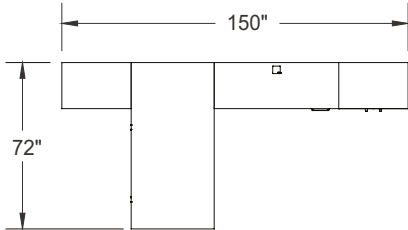

# Typical Layouts

manhattan-c001-fb

Laminate: Driftwood  
 Wood: White Wash  
 Metal: Chrome  
 Handles: H070

ITEM	QTY	CODE	DESCRIPTION	LIST PRICE \$	TOTAL \$
A	1	MA 3672 REG HATCHR	Rectangular table 36" x 72" x 29"H with end gable - Hatley legs	1 305	1 305
B	1	MA 2054 R 29 E FM GRC	Return 20" x 54" x 29"H with E pedestal on right - Full modesty	1 355	1 355
	1	[CCPF]	Option - CCPF grommet	26	26
C	1	MA 203060AR	Cabinet 20" x 30" x 60"H with doors	1 448	1 448
D	1	LV 1048 UAM C1 CHR PL	Acrylic divider screen 10"H x 48"	585	585
E	1	MA BBL 203029	Bookcase 20" x 30" x 29"H with 1 adjustable shelf	748	748
				Total:	5 467
				Total without options:	5 441