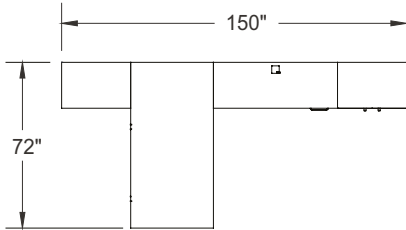

# Typical Layouts

manhattan-c001

Laminate: Driftwood  
 Wood: Coffee  
 Metal: Chrome  
 Handles: H070  
 Fabric: Momentum - Tradition Jazz

**Note:** Fabrics are specified for informational purpose only and may be of different grades. Typical pricing is based on grade 2 fabric.

ITEM	QTY	CODE	DESCRIPTION	LIST PRICE \$	TOTAL \$
A	1	MA 3672 REG HATCHR	Rectangular table 36" x 72" x 29"H with end gable - Hatley legs	1 305	1 305
B	1	MA 2054 R 29 E FM GRC	Return with E pedestal on right - Full modesty	1 355	1 355
	1	[CCPF]	Option - CCPF grommet	26	26
C	1	MA 203060 AR	Cabinet 20" x 30" x 60"H	1 448	1 448
D	1	LV 1048 UAM C1 CHR PL	Acrylic divider screen 10"H x 48"	585	585
E	1	MA BBL 203029	Bookcase 20" x 30" x 29"H	748	748
				Total:	5 467
				Total without options:	5 441
<hr/>					
	1	CYWE41GR2	Cyrus chair - Grade 2	858	858