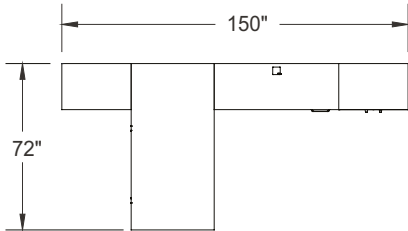

Typical Layouts

manhattan-c001b-fb

Laminate: Driftwood
 Metal: Satin Nickel
 Handles: H070

ITEM	QTY	CODE	DESCRIPTION	LIST PRICE \$	TOTAL \$
A	1	MA 3672 REGO SN NGR	Rectangular table 36" x 72" x 29"H with end gable - Square leg	1 184	1 184
B	1	MA 2054 R 29 E FM GRC	Return 20" x 30" x 29"H with E pedestal on right - Full modesty	1 229	1 229
	1	[CAPF]	Option - CAPF grommet	24	24
C	1	MA 203060 AR	Cabinet 20" x 30" x 60"H with doors	1 313	1 313
D	1	LV 1048 UAM C1 SN PL	Acrylic divider screen 10"H x 48"	530	530
E	1	MA BBL 203029	Bookcase 20" x 30" x 29"H with 1 adjustable shelf	678	678
				Total:	4 958
				Total without options:	4 934