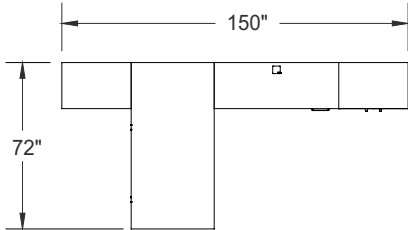

Typical Layouts

manhattan-c001b-fb

Laminate: Driftwood
 Metal: Satin Nickel
 Handles: H070

ITEM	QTY	CODE	DESCRIPTION	LIST PRICE \$	TOTAL \$
A	1	MA 3672 REGO SN NGR	Rectangular table 36" x 72" x 29"H with end gable - Square leg	1 052	1 052
B	1	MA 2054 R 29 E FM GRC	Return 20" x 30" x 29"H with E pedestal on right - Full modesty	1 092	1 092
	1	[CAPF]	Option - CAPF grommet	21	21
C	1	MA 203060 AR	Cabinet 20" x 30" x 60"H with doors	1 168	1 168
D	1	LV 1048 UAM C1 SN PL	Acrylic divider screen 10"H x 48"	471	471
E	1	MA BBL 203029	Bookcase 20" x 30" x 29"H with 1 adjustable shelf	603	603
				Total:	4 407
				Total without options:	4 386