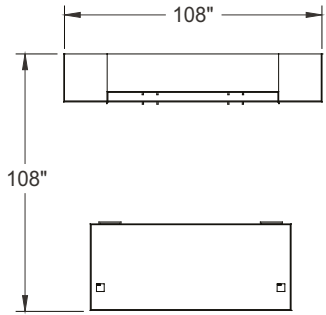

Typical Layouts

manhattan-c002-fb

Laminate: Driftwood
 Metal: Satin Nickel and Brushed Nickel
 Handles: H060
 Glass: Ocean Blue

ITEM	QTY	CODE	DESCRIPTION	LIST PRICE \$	TOTAL \$
A	1	MA E 3684 E MIDC GLR	Desk 36" x 84" x 29"H with E pedestal on left and right - Minister front modesty	2 555	2 555
	2	[CAPF]	Option - CAPF grommet	26	52
B	1	MA 201884 VLFL KE	Wardrobe 20" x 18" x 84"H with one door on left- Alumimum frame door with Ocean Blue glass	2 452	2 452
C	1	MA 2072 ARAR	Combination Credenza 20" x 72" x 29"H with 2 cabinets	1 702	1 702
D	1	MA 201884 ARRFL KE	Cabinet 20" X 18" x 84"H with one door on right - Alumimum frame door with Ocean Blue glass	2 423	2 423
	1	MA 1672 HPA 55 LR	Hutch 16" x 72" x 55"H with doors	2 399	2 399
E	2	[LSKN]	Option - Satin nickel lock	43	86
	4	[H060BN]	Option - H060 handles	14	56
				Total:	11 725
				Total without options:	11 531