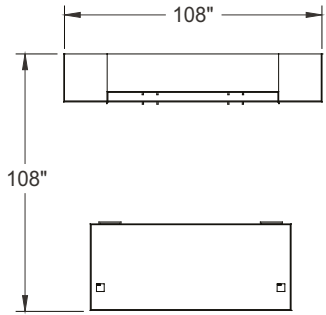

Typical Layouts

manhattan-c002-fb

Laminate: Driftwood
 Metal: Satin Nickel and Brushed Nickel
 Handles: H060
 Glass: Ocean Blue

ITEM	QTY	CODE	DESCRIPTION	LIST PRICE \$	TOTAL \$
A	1	MA E 3684 E MIDC GLR	Desk 36" x 84" x 29"H with E pedestal on left and right - Minister front modesty	2 944	2 944
	2	[CAPF]	Option - CAPF grommet	26	52
B	1	MA 201884 VLFL KE	Wardrobe 20" x 18" x 84"H with one door on left- Alumimum frame door with Ocean Blue glass	2 597	2 597
C	1	MA 2072 ARAR	Combination Credenza 20" x 72" x 29"H with 2 cabinets	1 832	1 832
D	1	MA 201884 ARRFL KE	Cabinet 20" X 18" x 84"H with one door on right - Alumimum frame door with Ocean Blue glass	2 423	2 423
	1	MA 1672 HPA 55 LR	Hutch 16" x 72" x 55"H with doors	2 537	2 537
E	2	[LSKN]	Option - Satin nickel lock	44	88
	4	[H060BN]	Option - H060 handles	14	56
				Total:	12 529
				Total without options:	12 333