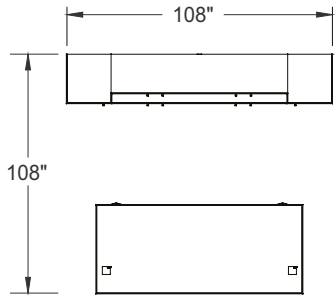

Typical Layouts

manhattan-c003

Laminate: Smoked Walnut
Metal: Satin Nickel
Handles: HJA
Fabric: Momentum - Tradition Wash

Note: Fabrics are specified for informational purpose only and may be of different grades. Typical pricing is based on grade 2 fabric.

ITEM	QTY	CODE	DESCRIPTION	LIST PRICE $	TOTAL $
A	1	MA E 3684 E MID GLR	Desk 36" x 84" x 29"H with E pedestal on left and right - Minister front modesty	2 849	2 849
	2	[CAPF]	Option - CAPF grommet	26	52
B	1	MA 201884 VL	Wardrobe 20" x 18" x 84"H with one door on left	1 122	1 122
C	1	MA 2072 ARAR	Combination credenza 20" x 72" x 29"H with 2 cabinets	1 832	1 832
D	1	MA 201884 ARR	Cabinet 20" x 18" x 84"H with one door on right	1 238	1 238
E	1	MA 1672 HPA 55 LR	Hutch 16" x 72" x 55"H with doors	2 537	2 537
	2	[LSKN]	Option - Satin nickel locks	44	88
	4	[HJA]	Option - HJA handles	14	56
	1	[TB]	Option - Fabric tackboard for hutch - Grade 2	519	519
				Total:	10 293
				Total without options:	9 578