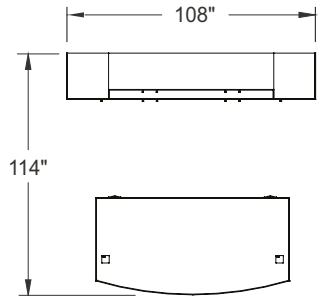

Typical Layouts

manhattan-c004-fb

Laminate: Driftwood
 Metal: Satin Nickel
 Handles: HJA
 Fabric: Momentum - Infinity Vanilla

Note: Fabrics are specified for informational purpose only and may be of different grades. Typical pricing is based on grade 2 fabric.

| ITEM | QTY | CODE | DESCRIPTION | LIST PRICE \$ | TOTAL \$ |
|------|-----|---------------------------|--|------------------------|----------|
| A | 1 | MA E 364284 E CX MIDC GLR | Desk 36" x 42" x 84" x 29"H with convex front and E pedestal on left and right - Curved minister modesty | 3 136 | 3 136 |
| | 2 | [CAPF] | Option - CAPF grommet | 26 | 52 |
| B | 1 | MA 201884 VL | Wardrobe 20" x 18" x 84"H with one door on left | 1 122 | 1 122 |
| C | 1 | MA 2072 ARAR | Credenza with combination pedestal 20" x 72" x 29"H with 2 cabinets | 1 832 | 1 832 |
| D | 1 | MA 201884 ARR | Cabinet 20" x 18" x 84"H with one door on right | 1 238 | 1 238 |
| E | 1 | MA 1672 HPA 55 LR | Desk hutch 16" x 72" x 55"H with doors | 2 537 | 2 537 |
| | 2 | [LSKN] | Option - Satin nickel lock | 44 | 88 |
| | 4 | [SXP003] | Option - SXP003 handles | 14 | 56 |
| | 1 | [TB] | Option - Fabric tackboard for hutch - Grade 2 | 519 | 519 |
| | | | | Total: | 10 580 |
| | | | | Total without options: | 9 865 |