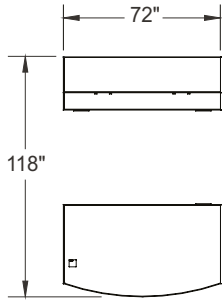

Typical Layouts

manhattan-c005-fb

Laminate: Driftwood
 Metal: Sating Nickel
 Handles: H052
 Fabric: Momentum - Infinity Vanilla

Note: Fabrics are specified for informational purpose only and may be of different grades. Typical pricing is based on grade 2 fabric.

ITEM	QTY	CODE	DESCRIPTION	LIST PRICE \$	TOTAL \$
A	1	MA F 364272 CX FM GRR	Desk 36" x 42" x 72" x 29"H with convex front and F pedestal on left - Full modesty	2 098	2 098
	1	[CAPF]	Option - CAPF grommet	26	26
B	1	MA E 2472 E FM	Credenza 24" x 72" x 29"H with E pedestal on left and right - Full modesty	1 910	1 910
	1	MA 1672 HP 43 LR	Hutch 16" x 72" x 43"H with doors	1 599	1 599
C	4	[H052SN]	Option - H052 satin nickel handles	14	56
	1	[TB]	Option - Fabric tackboard for hutch - Grade 2	519	519
				Total:	6 208
				Total without options:	5 607