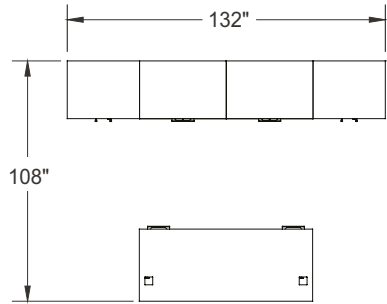

Typical Layouts

manhattan-c006

Laminate: Grigio
Metal: Satin Nickel
Handles: H011
Fabric: Ennis Fabrics, Ultraleather Raven Wing
Glass: White

Note: Fabrics are specified for informational purpose only and may be of different grades. Typical pricing is based on grade 2 fabric.

ITEM	QTY	CODE	DESCRIPTION	LIST PRICE $	TOTAL $
A	1	MA F 3072 F MID GLR	Desk 30" x 72" x 29"H with F pedestal on left and right - Minister front modesty	2 051	2 051
	2	[CAPF]	Option - CAPF grommet	26	52
B	1	MA 243084 ARV	Wardrobes 24" x 30" x 84"H with doors	1 994	1 994
	4	[OVAMSN]	Option - OVAM legs	61	244
C	2	MA 2436 MU24A FL V4	Multiple unit 24" x 36" x 84"H with lateral file drawers and cabinet - Aluminium frame doors with White glass	4 605	9 210
	8	[OVAMSN]	Option - OVAM legs	61	488
D	1	MA 243084 AR	Cabinet 24" x 30" x 84"H with doors	1 756	1 756
	4	[OVAMSN]	Option - OVAM legs	61	244
				Total:	16 039
				Total without options:	15 011
1		CYWE41GR2	Cyrus chair - Grade 2	780	780