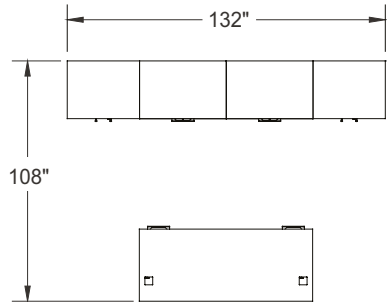

Typical Layouts

manhattan-c006-fb

Laminate: Driftwood
 Metal: Satin Nickel
 Handles: H011
 Glass: Ocean Blue

ITEM	QTY	CODE	DESCRIPTION	LIST PRICE \$	TOTAL \$
A	1	MA F 3072 F MID GLR	Desk 30" x 72" x 29"H with F pedestal on left and right - Minister front modesty	2 051	2 051
	2	[CAPF]	Option - CAPF grommet	26	52
B	1	MA 243084 ARV	Wardrobes 24" x 30" x 84"H with doors	1 994	1 994
	4	[OVAMSN]	Option - OVAM legs	61	244
C	2	MA 2436 MU24A FL KE	Multiple unit 24" x 36" x 84"H with lateral file drawers and cabinet - Aluminium frame doors with Ocean Blue glass	4 605	9 210
	8	[OVAMSN]	Option - OVAM legs	61	488
D	1	MA 243084 AR	Cabinet 24" x 30" x 84"H with doors	1 756	1 756
	4	[OVAMSN]	Option - OVAM legs	61	244
				Total:	16 039
				Total without options:	15 011