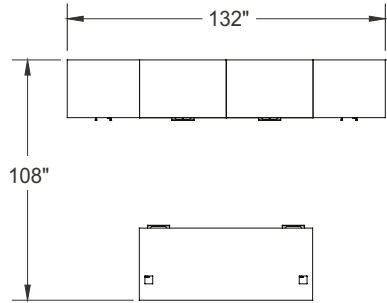

Typical Layouts

manhattan-c006-fb

Laminate: Driftwood
 Metal: Satin Nickel
 Handles: H011
 Glass: Ocean Blue

ITEM	QTY	CODE	DESCRIPTION	LIST PRICE \$	TOTAL \$
A	1	MA F 3072 F MID GLR	Desk 30" x 72" x 29"H with F pedestal on left and right - Minister front modesty	2 360	2 360
	2	[CAPF]	Option - CAPF grommet	24	48
B	1	MA 243084 ARV	Wardrobes 24" x 30" x 84"H with doors	2 026	2 026
	4	[OVAMSN]	Option - OVAM legs	59	236
C	2	MA 2436 MU24A FL KE	Multiple unit 24" x 36" x 84"H with lateral file drawers and cabinet - Aluminium frame doors with Ocean Blue glass	4 420	8 840
	8	[OVAMSN]	Option - OVAM legs	59	472
D	1	MA 243084 AR	Cabinet 24" x 30" x 84"H with doors	1 685	1 685
	4	[OVAMSN]	Option - OVAM legs	59	236
				Total:	15 903
				Total without options:	14 911