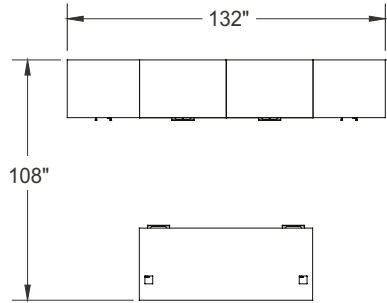

Typical Layouts

manhattan-c006

Laminate: Grigio
Metal: Satin Nickel
Handles: H011
Fabric: Ennis Fabrics, Ultraleather Raven Wing
Glass: White

Note: Fabrics are specified for informational purpose only and may be of different grades. Typical pricing is based on grade 2 fabric.

ITEM	QTY	CODE	DESCRIPTION	LIST PRICE $	TOTAL $
A	1	MA F 3072 F MID GLR	Desk 30" x 72" x 29"H with F pedestal on left and right - Minister front modesty	2 602	2 602
	2	[CAPF]	Option - CAPF grommet	26	52
B	1	MA 243084 ARV	Wardrobes 24" x 30" x 84"H with doors	2 233	2 233
	4	[OVAMSN]	Option - OVAM legs	65	260
C	2	MA 2436 MU24A FL V4	Multiple unit 24" x 36" x 84"H with lateral file drawers and cabinet - Aluminium frame doors with White glass	4 873	9 746
	8	[OVAMSN]	Option - OVAM legs	65	520
D	1	MA 243084 AR	Cabinet 24" x 30" x 84"H with doors	1 857	1 857
	4	[OVAMSN]	Option - OVAM legs	65	260
				Total:	17 530
				Total without options:	16 438
1		CYWE41GR2	Cyrus chair - Grade 2	858	858