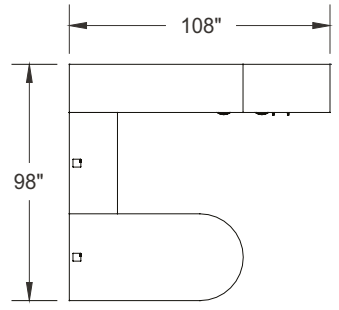

Typical Layouts

manhattan-c007-fb

Laminate: Driftwood
 Metal: Satin Nickel
 Handles: HJA

ITEM	QTY	CODE	DESCRIPTION	LIST PRICE \$	TOTAL \$
	1	MA 3672 TDG	D table 36" x 72" x 29"H with end gable	1 111	1 111
A	1	[MAGSN]	Magog base 18" diameter	265	265
	1	[CAPF]	Option - CAPF grommet	24	24
B	1	MA 2042 BR FM GRC	Bridge 20" x 42" x 29"H - Full modesty	507	507
	1	[CAPF]	Option - CAPF grommet	24	24
C	1	MA 2072 E FM	Credenza 20" x 72" x 29"H with E pedestal on right - Full modesty	1 377	1 377
D	1	MA 203672 AREV	Wardrobe 20" x 36" x 72"H with pedestal on left and wardrobe on right	2 328	2 328
				Total:	5 636
				Total without options:	5 323