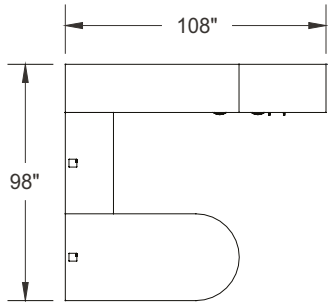

Typical Layouts

manhattan-c007

Laminate: Natural Maple
 Metal: Satin Nickel
 Handles: H011
 Fabric: Momentum - Odyssey Cruise
 Momentum - Infinity Gull
 Glass: White

Note: Fabrics are specified for informational purpose only and may be of different grades. Typical pricing is based on grade 2 fabric.

ITEM	QTY	CODE	DESCRIPTION	LIST PRICE \$	TOTAL \$
	1	MA 3672 TDG	D table 36" x 72" x 29"H with end gable	1 225	1 225
A	1	[MAGSN]	Magog base 18" diameter	292	292
	1	[CAPF]	Option - CAPF grommet	26	26
B	1	MA 2042 BR FM GRC	Bridge 20" x 42" x 29"H - Full modesty	559	559
	1	[CAPF]	Option - CAPF grommet	26	26
C	1	MA 2072 E FM	Credenza 20" x 72" x 29"H with E pedestal on right - Full modesty	1 518	1 518
D	1	MA 203672 AREV	Wardrobe 20" x 36" x 72"H with pedestal on left and wardrobe on right	2 566	2 566
				Total:	6 212
				Total without options:	5 868
E	1	CYWE41GR2	Cyrus chair - Grade 2	858	858
F	1	SS 3010FBW	Flint armchair - Grade 2	2 003	2 003
G	1	SS 3020FBW	Flint loveseat - Grade 2	3 146	3 146
H	1	OSZ 30 TRORF4 SN 20	Circular Orford table 30" x 20"H with knife edge moulding	1 222	1 222