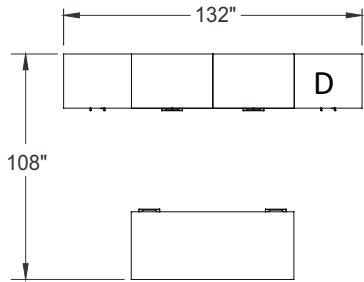

# Typical Layouts

manhattan-c008

Laminate: Driftwood  
 Metal: Chrome  
 Handles: H070  
 Glass: White

| ITEM  | QTY | CODE                | DESCRIPTION   | LIST PRICE \$ | TOTAL \$ |
|-------|-----|---------------------|---|---------------|----------|
| A     | 1   | MA F3072 F MID      | Desk 30" x 72" x 29"H with F pedestal on left and right - Minister front modesty                              | 2 051         | 2 051    |
| B     | 1   | MA 243084 ARV       | Wardrobe 24" x 30" x 84"H with doors  | 1 994         | 1 994    |
| C     | 2   | MA 2436 MU24A FL V4 | Multiple unit 24" x 36" x 84"H with lateral file drawers and cabinet - Aluminium frame doors with White glass | 4 605         | 9 210    |
| D     | 1   | MA 243084 AR        | Cabinet 24" x 30" x 84"H with doors   | 1 756         | 1 756    |
|       |     |                     |   | Total:        | 15 011   |
| <hr/> |     |                     |   |               |          |
|       | 1   | CYWE41GR2           | Cyrus chair - Grade 2   | 780           | 780      |