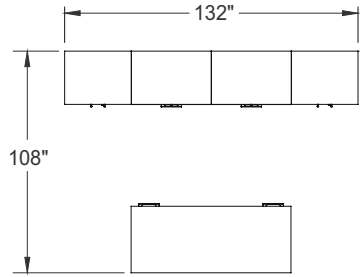

Typical Layouts

manhattan-c008-fb

Laminate: Driftwood
 Metal: Chrome
 Handles: H070
 Glass: Jet Black

ITEM	QTY	CODE	DESCRIPTION	LIST PRICE \$	TOTAL \$
A	1	MA F3072 F MID	Desk 30" x 72" x 29"H with F pedestal on left and right - Minister front modesty	1 755	1 755
B	1	MA 243084 ARV	Wardrobe 24" x 30" x 84"H with doors	1 707	1 707
C	2	MA 2436 MU24A FL KB	Multiple unit 24" x 36" x 84"H with lateral file drawers and cabinet - Aluminium frame doors with Jet Black glass	3 941	7 882
D	1	MA 243084 AR	Cabinet 24" x 30" x 84"H with doors	1 502	1 502
				Total:	12 846