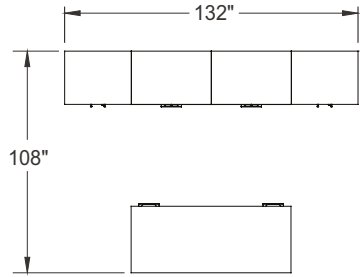

Typical Layouts

manhattan-c008-fb

Laminate: Driftwood
 Metal: Chrome
 Handles: H070
 Glass: Jet Black

ITEM	QTY	CODE	DESCRIPTION	LIST PRICE \$	TOTAL \$
A	1	MA F3072 F MID	Desk 30" x 72" x 29"H with F pedestal on left and right - Minister front modesty	2 226	2 226
B	1	MA 243084 ARV	Wardrobe 24" x 30" x 84"H with doors	1 911	1 911
C	2	MA 2436 MU24A FL KB	Multiple unit 24" x 36" x 84"H with lateral file drawers and cabinet - Aluminium frame doors with Jet Black glass	4 170	8 340
D	1	MA 243084 AR	Cabinet 24" x 30" x 84"H with doors	1 590	1 590
				Total:	14 067