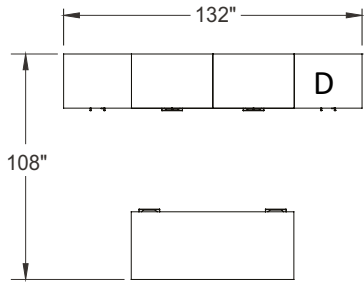

Typical Layouts

manhattan-c008

Laminate: Driftwood  
 Metal: Chrome  
 Handles: H070  
 Glass: White

ITEM	QTY	CODE	DESCRIPTION	LIST PRICE \$	TOTAL \$
A	1	MA F3072 F MID	Desk 30" x 72" x 29"H with F pedestal on left and right - Minister front modesty	2 360	2 360
B	1	MA 243084 ARV	Wardrobe 24" x 30" x 84"H with doors	2 026	2 026
C	2	MA 2436 MU24A FL V4	Multiple unit 24" x 36" x 84"H with lateral file drawers and cabinet - Aluminium frame doors with White glass	4 420	8 840
D	1	MA 243084 AR	Cabinet 24" x 30" x 84"H with doors	1 685	1 685
				Total:	14 911
<hr/>					
	1	CH 500 YM8340 A7 AB	Cyrus chair - Grade 2	789	789