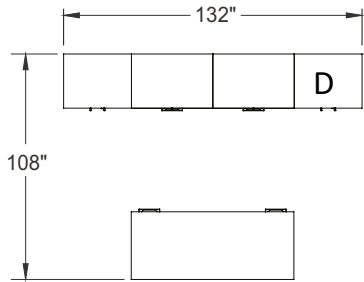

ITEM	QTY	CODE	DESCRIPTION	LIST PRICE \$	TOTAL \$
A	1	MA 3672 REG HATCHR	Rectangular table 36" x 72" x 29"H with end gable - Hatley legs	1 367	1 367
B	1	MA 2054 R 29 E FM GRC	Return with E pedestal on right - Full modesty	1 308	1 308
	1	[CCPF]	Option - CCPF grommet	28	28
C	1	MA 203060 AR	Cabinet 20" x 30" x 60"H	1 523	1 523
D	1	LV 1048 UAM C1 CHR PL	Acrylic divider screen 10"H x 48"	632	632
E	1	MA BBL 203029	Bookcase 20" x 30" x 29"H	718	718
				Total:	5 576
				Total without options:	5 548
<hr/>					
	1	CYWE41GR2	Cyrus chair - Grade 2	969	969

ITEM	QTY	CODE	DESCRIPTION	LIST PRICE \$	TOTAL \$
A	1	MA E 3684 E MID GLR	Desk 36" x 84" x 29"H with E pedestal on left and right - Minister front modesty	2 753	2 753
	2	[CAPF]	Option - CAPF grommet	28	56
B	1	MA 201884 VL	Wardrobe 20" x 18" x 84"H with one door on left	1 179	1 179
C	1	MA 2072 ARAR	Combination credenza 20" x 72" x 29"H with 2 cabinets	1 896	1 896
D	1	MA 201884 ARR	Cabinet 20" x 18" x 84"H with one door on right	1 304	1 304
E	1	MA 1672 HPA 55 LR	Hutch 16" x 72" x 55"H with doors	2 673	2 673
	2	[LSKN]	Option - Satin nickel locks	47	94
	4	[HJA]	Option - HJA handles	15	60
	1	[TB]	Option - Fabric tackboard for hutch - Grade 2	542	542
				Total:	10 557
				Total without options:	9 805

Typical Layouts

manhattan-c008

Laminate: Driftwood
 Metal: Chrome
 Handles: H070
 Glass: White

ITEM	QTY	CODE	DESCRIPTION	LIST PRICE \$	TOTAL \$
A	1	MA F3072 F MID	Desk 30" x 72" x 29"H with F pedestal on left and right - Minister front modesty	2 289	2 289
B	1	MA 243084 ARV	Wardrobe 24" x 30" x 84"H with doors	2 222	2 222
C	2	MA 2436 MU24A FLV4	Multiple unit 24" x 36" x 84"H with lateral file drawers and cabinet - Aluminium frame doors with White glass	5 129	10 258
D	1	MA 243084 AR	Cabinet 24" x 30" x 84"H with doors	1 956	1 956
				Total:	16 725
	1	CYWE41GR2	Cyrus chair - Grade 2	969	969