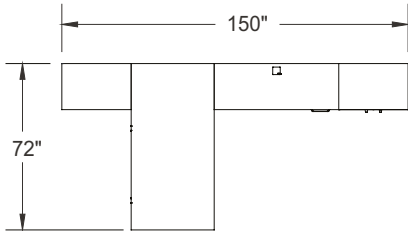

ITEM	QTY	CODE	DESCRIPTION	LIST PRICE \$	TOTAL \$
A	1	MA 3672 REG HATCHR	Rectangular table 36" x 72" x 29"H with end gable - Hatley legs	1 367	1 367
B	1	MA 2054 R 29 E FM GRC	Return 20" x 54" x 29"H with E pedestal on right - Full modesty	1 308	1 308
	1	[CCPF]	Option - CCPF grommet	28	28
C	1	MA 203060AR	Cabinet 20" x 30" x 60"H with doors	1 523	1 523
D	1	LV 1048 UAM C1 CHR PL	Acrylic divider screen 10"H x 48"	632	632
E	1	MA BBL 203029	Bookcase 20" x 30" x 29"H with 1 adjustable shelf	718	718
				Total:	5 576
				Total without options:	5 548

Typical Layouts

manhattan-c001b-fb

Laminate: Driftwood
 Metal: Satin Nickel
 Handles: H070

ITEM	QTY	CODE	DESCRIPTION	LIST PRICE \$	TOTAL \$
A	1	MA 3672 REGO SN NGR	Rectangular table 36" x 72" x 29"H with end gable - Square leg	1 367	1 367
B	1	MA 2054 R 29 E FM GRC	Return 20" x 30" x 29"H with E pedestal on right - Full modesty	1 308	1 308
	1	[CAPF]	Option - CAPF grommet	28	28
C	1	MA 203060 AR	Cabinet 20" x 30" x 60"H with doors	1 523	1 523
D	1	LV 1048 UAM C1 SN PL	Acrylic divider screen 10"H x 48"	632	632
E	1	MA BBL 203029	Bookcase 20" x 30" x 29"H with 1 adjustable shelf	718	718
				Total:	5 576
				Total without options:	5 548

Typical Layouts

manhattan-c008-fb

Laminate: Driftwood
 Metal: Chrome
 Handles: H070
 Glass: Jet Black

ITEM	QTY	CODE	DESCRIPTION	LIST PRICE \$	TOTAL \$
A	1	MA F3072 F MID	Desk 30" x 72" x 29"H with F pedestal on left and right - Minister front modesty	2 289	2 289
B	1	MA 243084 ARV	Wardrobe 24" x 30" x 84"H with doors	2 222	2 222
C	2	MA 2436 MU24A FL KB	Multiple unit 24" x 36" x 84"H with lateral file drawers and cabinet - Aluminium frame doors with Jet Black glass	5 129	10 258
D	1	MA 243084 AR	Cabinet 24" x 30" x 84"H with doors	1 956	1 956
				Total:	16 725