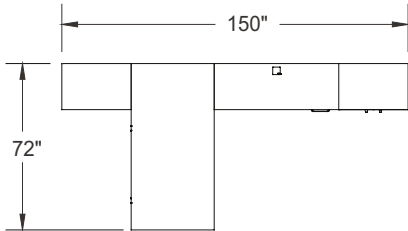

Typical Layouts

manhattan-c001-fb

Laminate: Driftwood
Wood: White Wash
Metal: Chrome
Handles: H070

ITEM	QTY	CODE	DESCRIPTION	LIST PRICE $	TOTAL $
A	1	MA 3672 REG HATCHR	Rectangular table 36" x 72" x 29"H with end gable - Hatley legs	1 367	1 367
B	1	MA 2054 R 29 E FM GRC	Return 20" x 54" x 29"H with E pedestal on right - Full modesty	1 308	1 308
	1	[CCPF]	Option - CCPF grommet	28	28
C	1	MA 203060AR	Cabinet 20" x 30" x 60"H with doors	1 523	1 523
D	1	LV 1048 UAM C1 CHR PL	Acrylic divider screen 10"H x 48"	632	632
E	1	MA BBL 203029	Bookcase 20" x 30" x 29"H with 1 adjustable shelf	718	718
				Total:	5 576
				Total without options:	5 548