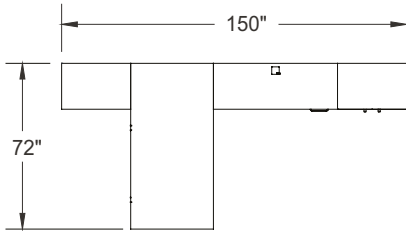

Typical Layouts

manhattan-c001

Laminate: Driftwood
Wood: Coffee
Metal: Chrome
Handles: H070
Fabric: Momentum - Tradition Jazz

Note: Fabrics are specified for informational purpose only and may be of different grades. Typical pricing is based on grade 2 fabric.

ITEM	QTY	CODE	DESCRIPTION	LIST PRICE $	TOTAL $
A	1	MA 3672 REG HATCHR	Rectangular table 36" x 72" x 29"H with end gable - Hatley legs	1 367	1 367
B	1	MA 2054 R 29 E FM GRC	Return with E pedestal on right - Full modesty	1 308	1 308
	1	[CCPF]	Option - CCPF grommet	28	28
C	1	MA 203060 AR	Cabinet 20" x 30" x 60"H	1 523	1 523
D	1	LV 1048 UAM C1 CHR PL	Acrylic divider screen 10"H x 48"	632	632
E	1	MA BBL 203029	Bookcase 20" x 30" x 29"H	718	718
				Total:	5 576
				Total without options:	5 548
	1	CYWE41GR2	Cyrus chair - Grade 2	969	969