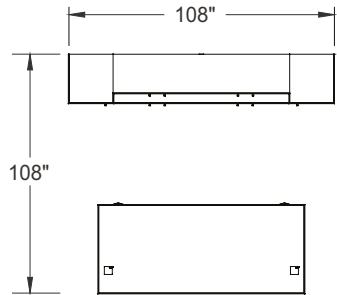

Typical Layouts

manhattan-c003

Laminate: Smoked Walnut
Metal: Satin Nickel
Handles: HJA
Fabric: Momentum - Tradition Wash

Note: Fabrics are specified for informational purpose only and may be of different grades. Typical pricing is based on grade 2 fabric.

ITEM	QTY	CODE	DESCRIPTION	LIST PRICE $	TOTAL $
A	1	MA E 3684 E MID GLR	Desk 36" x 84" x 29"H with E pedestal on left and right - Minister front modesty	2 753	2 753
	2	[CAPF]	Option - CAPF grommet	28	56
B	1	MA 201884 VL	Wardrobe 20" x 18" x 84"H with one door on left	1 179	1 179
C	1	MA 2072 ARAR	Combination credenza 20" x 72" x 29"H with 2 cabinets	1 896	1 896
D	1	MA 201884 ARR	Cabinet 20" x 18" x 84"H with one door on right	1 304	1 304
E	1	MA 1672 HPA 55 LR	Hutch 16" x 72" x 55"H with doors	2 673	2 673
	2	[LSKN]	Option - Satin nickel locks	47	94
	4	[HJA]	Option - HJA handles	15	60
	1	[TB]	Option - Fabric tackboard for hutch - Grade 2	542	542
				Total:	10 557
				Total without options:	9 805