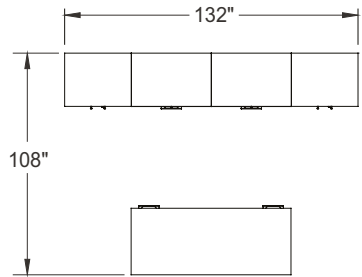

ITEM	QTY	CODE	DESCRIPTION	LIST PRICE \$	TOTAL \$
A	1	MA 3672 REG HATCHR	Rectangular table 36" x 72" x 29"H with end gable - Hatley legs	1 367	1 367
B	1	MA 2054 R 29 E FM GRC	Return 20" x 54" x 29"H with E pedestal on right - Full modesty	1 308	1 308
	1	[CCPF]	Option - CCPF grommet	28	28
C	1	MA 203060AR	Cabinet 20" x 30" x 60"H with doors	1 523	1 523
D	1	LV 1048 UAM C1 CHR PL	Acrylic divider screen 10"H x 48"	632	632
E	1	MA BBL 203029	Bookcase 20" x 30" x 29"H with 1 adjustable shelf	718	718
				Total:	5 576
				Total without options:	5 548

Typical Layouts

manhattan-c001b-fb

Laminate: Driftwood
 Metal: Satin Nickel
 Handles: H070

ITEM	QTY	CODE	DESCRIPTION	LIST PRICE \$	TOTAL \$
A	1	MA 3672 REGO SN NGR	Rectangular table 36" x 72" x 29"H with end gable - Square leg	1 367	1 367
B	1	MA 2054 R 29 E FM GRC	Return 20" x 30" x 29"H with E pedestal on right - Full modesty	1 308	1 308
	1	[CAPF]	Option - CAPF grommet	28	28
C	1	MA 203060 AR	Cabinet 20" x 30" x 60"H with doors	1 523	1 523
D	1	LV 1048 UAM C1 SN PL	Acrylic divider screen 10"H x 48"	632	632
E	1	MA BBL 203029	Bookcase 20" x 30" x 29"H with 1 adjustable shelf	718	718
				Total:	5 576
				Total without options:	5 548

Typical Layouts

manhattan-c008-fb

Laminate: Driftwood
 Metal: Chrome
 Handles: H070
 Glass: Jet Black

ITEM	QTY	CODE	DESCRIPTION	LIST PRICE \$	TOTAL \$
A	1	MA F3072 F MID	Desk 30" x 72" x 29"H with F pedestal on left and right - Minister front modesty	2 289	2 289
B	1	MA 243084 ARV	Wardrobe 24" x 30" x 84"H with doors	2 222	2 222
C	2	MA 2436 MU24A FL KB	Multiple unit 24" x 36" x 84"H with lateral file drawers and cabinet - Aluminium frame doors with Jet Black glass	5 129	10 258
D	1	MA 243084 AR	Cabinet 24" x 30" x 84"H with doors	1 956	1 956
				Total:	16 725