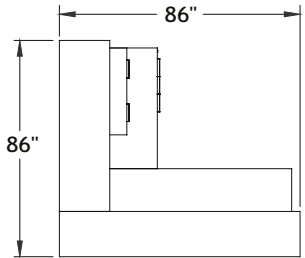

Typical Layouts

mbrace-c02

Laminate: Brown Cherry and Polar White
 Acrylic Panel: White
 Metal: Chrome
 Handles: H052
 Fabric: Momentum - Vox Limelight

Note: Fabrics are specified for informational purpose only and may be of different grades. Typical pricing is based on grade 2 fabric.

ITEM	QTY	CODE	DESCRIPTION	LIST PRICE \$	TOTAL \$
A	1	REC 18868618 41 MC-A D2 R	M-Brace - Corner reception counter with acrylic front panel 86" x 86" x 41"H with LED	5 510	5 510
B	1	RE 2472 TL LR FM GLR	Lateral Table 24" x 72" x 29"H, full modesty	863	863
	1	[CCPF]	Option - CCPF grommet	26	26
C	1	RE 2448 BCCL30 R29 FM NGR	Return 24" x 48" x 29"H with BCCL30 pedestal on right, full modesty	2 176	2 176
D	1	RE 16 PG30	Pigeonhole 30"	800	800
E	1	[DRI]	Option - Pigeonhole unit with drawers	634	634
				TOTAL:	10 009
				Total without options:	9 349
F	1	OS 30 TRORF4 CHR 20	Orford table 30" x 20"H	2 184	2 184
G	1	CYWE41GR2	Cyrus chair - Grade 2	858	858
H	2	SS MAGCHR	Magog armchair - Grade 2	3 356	6 712
				TOTAL:	9 754