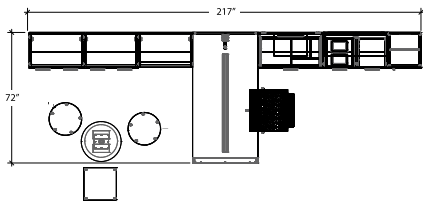

Typical Layouts

millenium-c013b