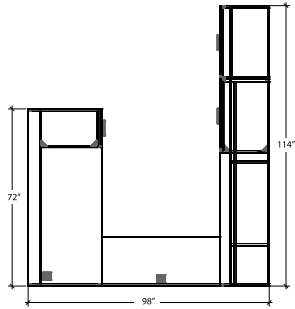

Typical Layouts

millenium-c026

Laminate : Ohm & Slate
Metal : Black
Handle : H072
Fabrics : Stock Fabrics Hathaway Fog & Cloud Nine Angora

ITEM	QTY	CODE	DESCRIPTION	LIST PRICE $	TOTAL $
A	1	ML 3072EFM	Desk 30" x 72" with pedestal on left	1 378	1 378
	1	[GRL CAPF]	Option - grommet on left	27	27
B	1	ML 2048BRFM	Bridge 20" x 48" with modesty	408	408
	1	[GRC CAPF]	Option - grommet, center	27	27
C	1	ML CL302084FM	Return 20" x 84" with lateral file drawer on left	1 409	1 409
D	1	ML CL20302	Lateral filing cabinet 20" x 30" with 2 drawers	1 102	1 102
E	1	ML1684HP43TBLR	Hutches 16" x 84" for desk with doors	1 580	1 580
F	1	ML1630HAS43LR	Hutches 16" x 30" with adjustable shelves	799	799
				Total:	6 730
G	1	LC-TX2-DWW-ZN 41-AR-S	Texto chair with director back, grade 2	1 319	1 319
				Total:	1 319