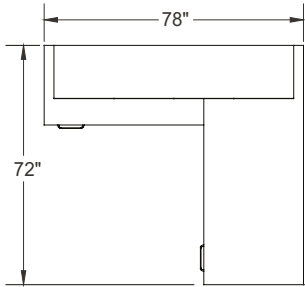

# Typical Layouts

millenium-c005-fb

Laminate: Smoked Walnut  
 Metal : Satin Nickel  
           Brushed Nickel  
 Handles : H070  
 Glass : White

ITEM	QTY	CODE	DESCRIPTION	LIST PRICE \$	TOTAL \$
A	1	ML 3072 D SM	Desk 30" x 72" x 29"H with D pedestal on right - Modesty 18-1/2"H	1 173	1 173
	2	[H070BN]	Option - H070 brushed nickel handles	15	30
B	1	ML F 2448 L 29 FM GRC	Return 24" x 48" x 29"H with F pedestal on left - Full modesty	1 114	1 114
	2	[H070BN]	Option - H070 brushed nickel handles	15	30
C	1	ML 1672 HPFLW V4	Wall hutch 16" x 72" x 17-1/2"H - Alumimum frame doors with White glass	1 993	1 993
				<b>Total:</b>	<b>4 367</b>
			Total without options:	4 280	