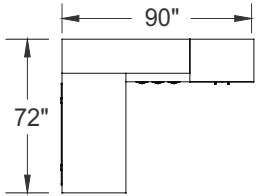

Typical Layouts

millenium-c007-fb

Laminate: Smoked Walnut
Wood: Bark
Metal: Satin Nickel
Brushed Nickel
Handles: H060

ITEM	QTY	CODE	DESCRIPTION	LIST PRICE $	TOTAL $
A	1	ML 3072 REG HATSN NGR	Rectangular table 30" x 72" x 29"H with end gable - Hatley legs	1 002	1 002
B	1	ML 20 BCCL 30	Combination pedestal 20" x 30" x 29"H	1 386	1 386
C	1	ML 2030 MU10	Multiple unit 20" x 30" x 66"H with 2 double door cabinet and 1 adjustable shelf	1 643	1 643
D	1	ML 1660 HPW	Wall hutch 16" x 60" x 17-1/2"H with doors	921	921
E	1	LV 2648 UAC C1 SN PL	Acrylic divider screen 26"H x 48"	689	689
				Total:	5 641