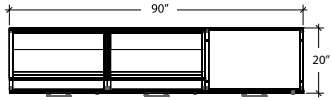

Typical Layouts

millenium-c027

Laminate : Dosha & Slate
Metal : Black
Handle : H071
Fabric : Stock Fabrics Hathaway Fog

ITEM	QTY	CODE	DESCRIPTION	LIST PRICE $	TOTAL $
A	1	EP 2970TBL	Elevation Plus table 29" X 70" with rectangular surface	2 033	2 033
	1	[MH3DBL L]	Option - retractable connectivity unit, Black metal finish	417	417
B	1	EP 3072UU BL	Elevation Plus shell 30" X 72" with drawers	1 808	1 808
C	2	ML 2030PGUCL IND	Independant pedestal 20" X 30"	1 012	2 024
D	1	ML 2060TOPNGR SPEC	Rectangular surface 20" X 60"	198	198
E	1	ML 2560TBW SB	Fabric tackboard 25" X 60", grade 2	479	479
F	1	ML 1660HPW	Wall hutches 16" X 60" with doors	921	921
G	1	ML 2030MU16	Multiple units 20" X 30"	1 706	1 706
				Total:	9 586
H	1	LC-TXM 2-MWE-ZN 41 S-AR-S	Texto Mesh chair with medium back	1 198	1 198
				Total:	1 198