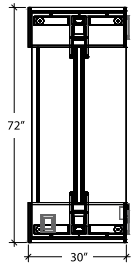

Typical Layouts

millenium-c027

Laminate : Dosha & Slate
Metal : Black
Handle : H071
Fabric : Stock Fabrics Hathaway Fog

ITEM	QTY	CODE	DESCRIPTION	LIST PRICE $	TOTAL $
A	1	EP 2970TBL	Elevation Plus table 29" X 70" with rectangular surface	2 033	2 033
	1	[MH3DBL L]	Option - retractable connectivity unit, Black metal finish	417	417
B	1	EP 3072UU BL	Elevation Plus shell 30" X 72" with drawers	1 808	1 808
C	2	ML 2030PGUCL IND	Independant pedestal 20" X 30"	1 012	2 024
D	1	ML 2060TOPNGR SPEC	Rectangular surface 20" X 60"	198	198
E	1	ML 2560TBW SB	Fabric tackboard 25" X 60", grade 2	479	479
F	1	ML 1660HPW	Wall hutches 16" X 60" with doors	921	921
G	1	ML 2030MU16	Multiple units 20" X 30"	1 706	1 706
				Total:	9 586
H	1	LC-TXM 2-MWE-ZN 41 S-AR-S	Texto Mesh chair with medium back	1 198	1 198
				Total:	1 198