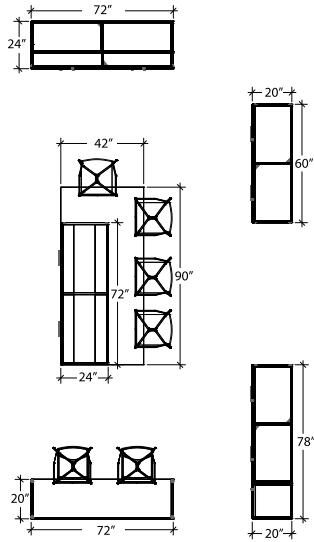

Typical Layouts

millenium-c025

Laminate : Smoked walnut & Willow grey
Metal : White
Handle : H071
Fabric : Stock Fabrics Hathaway Smoky

ITEM	QTY	CODE	DESCRIPTION	LIST PRICE $	TOTAL $
A	1	ML 2472SCARAR36	Server credenza 24" x 72" x 36"	2 292	2 292
B	1	ML 1672HAS43LR	Hutches 16" x 72" with adjustable shelves	1 276	1 276
C	2	ML 2060SCU0236	Server credenza 20" x 60" with utility drawers	2 371	4 742
D	1	ML 201872ARR	Cabinet 20" x 18" x 72" with 1 door	1 141	1 141
E	1	ML 4290TOPNGR SPEC	Rectangular surface 42" x 90"	653	653
F	1	ML CRESPEC 247235	Credenza Spec 24" x 72" x 35" with 8 drawers	3 028	3 028
G	1	ML 2072H36TLLRSMNGR	Lateral table 20" x 72" with modesty	728	728
				Total:	13 860
H	6	LC-MD-L-US-T424-G-CHR-W	Madrid stool counter height with Chrome metal finish, grade 2	1 064	6 384
				Total:	6 384