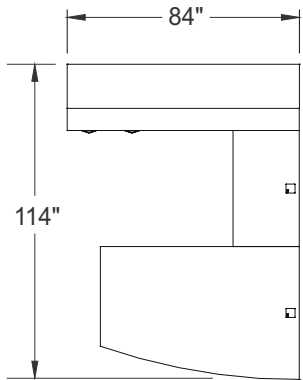

## Product Map

Typical Layouts

p. 3

# Typical Layouts

millenium-c001-fb

Laminate: Smoked Walnut  
 Wood: Bark  
 Metal: Satin Nickel  
 Handle: HJA

ITEM	QTY	CODE	DESCRIPTION	LIST PRICE \$	TOTAL \$
A	1	ML 487236 AYR HATSN GRC	Right arched table with end gable 48" x 72" x 36" x 29"H - Hatley legs	1 369	1 369
	1	[CAPF]	Option - CAPF grommet	27	27
B	1	ML 2442 BR FM GRC	Bridge 24" x 42" x 29"H - Full modesty	379	379
	1	[CAPF]	Option - CAPF grommet	27	27
C	1	ML CBCL 30 2484 FM GRC	Credenza 24" x 84" x 29"H with combination pedestal on left - Full modesty	1 745	1 745
	1	[CAPF]	Option - CAPF grommet	27	27
	4	[HJA]	Option - HJA satin nickel handles	15	60
D	1	ML 1684 HPPGW	Wall hutch 16" x 84" x 21-1/8H" with doors and pigeon hole unit	1 576	1 576
				<b>Total:</b>	<b>5 210</b>
				Total without options:	5 069

# Typical Layouts

millenium-c002-fb

Laminate: Smoked Walnut  
 Metal: Satin Nickel  
 Brushed Nickel  
 Handles: H060

ITEM	QTY	CODE	DESCRIPTION	LIST PRICE \$	TOTAL \$
	1	ML E 3084 FM GRL	Desk 30" x 84" x 29"H with E pedestal on left - Full modesty	1 400	1 400
A	1	[CAPF]	Option - CAPF grommet	27	27
	3	[H060BN]	Option - H060 brushed nickel handles	15	45
	1	ML 2442 R 29 D FM	Right return 24" x 42" x 29"H with D pedestal on right - Full modesty	880	880
B	1	[CAPF]	Option - CAPF grommet	27	27
	2	[H060BN]	Option - H060 brushed nickel handles	15	30
C	1	ML 1260 RS 13	Transaction top 12" x 60" x 13"H	403	403
				<b>Total:</b>	<b>2 812</b>
				Total without options:	1 475