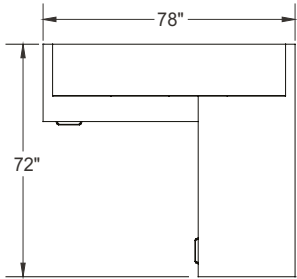

Typical Layouts

millenium-c005

Laminate: Tundra
Metal: Satin Nickel
          Brushed Nickel
Handles: H070
Glass : Metallic Grey

ITEM	QTY	CODE	DESCRIPTION	LIST PRICE $	TOTAL $
A	1	ML 1672 HPFLW KM	Wall hutch 16" x 72" x 17-1/2"H - Alumimum frame doors with Metallic Grey glass	1 993	1 993
	1	ML F 2448 L 29 FM GRC	Return 24" x 48" x 29"H with F pedestal on left - Full modesty	1 114	1 114
B	1	[CAPF]	Option - CAPF grommet	27	27
	2	[H070BN]	Option - H070 brushed nickel handles	15	30
C	1	ML 3072 D SM	Desk 30" x 72" x 29"H with D pedestal on right - Modesty 18-1/2"	1 173	1 173
	2	[H070BN]	Option - H070 brushed nickel handles	15	30
				Total:	4 367
				Total without options:	4 280
	1	LC-CY-MWE-VC41-F7-S	Cyrus chair - Grade 2	1 408	1 408
				Total:	1 408