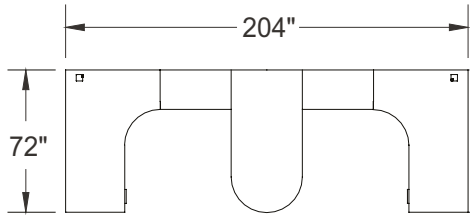

Typical Layouts

millenium-c009-fb

Laminate: Smoked Walnut
Metal: Chrome
Handles: H052

ITEM	QTY	CODE	DESCRIPTION	LIST PRICE $	TOTAL $
A	1	ML 30724820 RB FM GRR	Extended desk with curved cut 30" x 72" 48" x 20" x 29"H - Full modesty	2 227	2 227
	1	[CCPF]	Option - CCPF grommet	27	27
B	2	ML EIND	Independant E pedestals, under extended desks	886	1 772
	6	[H052CHR]	Option - H052 chrome handles	15	90
C	2	ML 2036 BRT NGR	Bridge top 20" x 36"	123	246
D	1	ML 3672 TDG	D table 36" x 72" x 29"H with end gable	996	996
	1	[MAGCHR]	Magog base 18" diametre	770	770
	1	[CCPF]	Option - CCPF grommet	27	27
E	1	ML 20487230 RB FM GRL	Extended desk with curved cut 20" x 48" x 72"X 30" x 29"H - Full modesty	2 227	2 227
	1	[CCPF]	Option - CCPF grommet	27	27
				Total:	8 409
				Total without options:	7 468