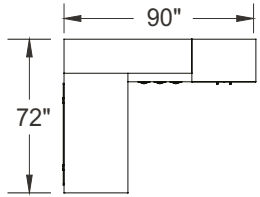

Typical Layouts

millenium-c006b-fb

Laminate: Smoked Walnut
Metal: Satin Nickel
Handles: HJA

ITEM	QTY	CODE	DESCRIPTION	LIST PRICE $	TOTAL $
A	1	ML 3072 REGO SN NGR	Rectangular table 30" X 72" X 29" H with end gable - Square leg	1 002	1 002
B	1	ML 20 BCCL 30	Combination pedestal 20" x 30" x 29"H	1 386	1 386
C	1	ML 2030 MU4	Multiple unit 20" x 30" x 66"H with 2 adjustable shelves and cabinet with 2 doors and 1 adjustable shelf	1 417	1 417
D	1	ML 1660 HPW	Wall hutch 16" x 60" x 17-1/2"H with doors	921	921
E	1	LV 2648 UAC C1 SN PL	Acrylic divider screen 26"H x 48"	689	689
				Total:	5 415