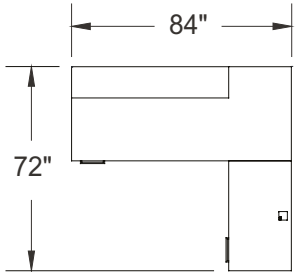

# Typical Layouts

millenium-c001-fb

Laminate: Smoked Walnut  
 Wood: Bark  
 Metal: Satin Nickel  
 Handle: HJA

ITEM	QTY	CODE	DESCRIPTION	LIST PRICE \$	TOTAL \$
A	1	ML 487236 AYR HATSN GRC	Right arched table with end gable 48" x 72" x 36" x 29"H - Hatley legs	1 369	1 369
	1	[CAPF]	Option - CAPF grommet	27	27
B	1	ML 2442 BR FM GRC	Bridge 24" x 42" x 29"H - Full modesty	379	379
	1	[CAPF]	Option - CAPF grommet	27	27
C	1	ML CBCL 30 2484 FM GRC	Credenza 24" x 84" x 29"H with combination pedestal on left - Full modesty	1 745	1 745
	1	[CAPF]	Option - CAPF grommet	27	27
	4	[HJA]	Option - HJA satin nickel handles	15	60
D	1	ML 1684 HPPGW	Wall hutch 16" x 84" x 21-1/8H" with doors and pigeon hole unit	1 576	1 576
				<b>Total:</b>	<b>5 210</b>
				Total without options:	5 069

# Typical Layouts

millenium-c002-fb

Laminate: Smoked Walnut  
 Metal: Satin Nickel  
 Brushed Nickel  
 Handles: H060

ITEM	QTY	CODE	DESCRIPTION	LIST PRICE \$	TOTAL \$
	1	ML E 3084 FM GRL	Desk 30" x 84" x 29"H with E pedestal on left - Full modesty	1 400	1 400
A	1	[CAPF]	Option - CAPF grommet	27	27
	3	[H060BN]	Option - H060 brushed nickel handles	15	45
	1	ML 2442 R 29 D FM	Right return 24" x 42" x 29"H with D pedestal on right - Full modesty	880	880
B	1	[CAPF]	Option - CAPF grommet	27	27
	2	[H060BN]	Option - H060 brushed nickel handles	15	30
C	1	ML 1260 RS 13	Transaction top 12" x 60" x 13"H	403	403
				<b>Total:</b>	<b>2 812</b>
				Total without options:	1 475