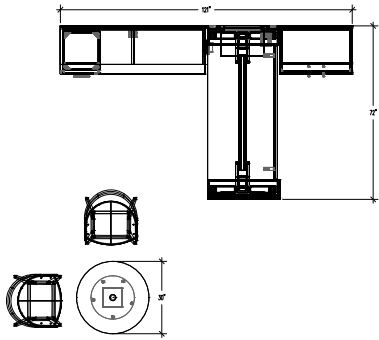

Typical Layouts

millenium-c023

Laminate : Dosha & Willow grey
Wood : White wash
Metal : White
Handle : H072
Fabrics : Stock Fabric Hathaway Smoky & Crosslink Alabaster