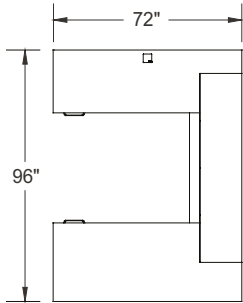

Typical Layouts

millenium-c004-fb

Laminate: Smoked Walnut
Metal: Brushed Nickel
Handles: H070
Glass: Jet Black Satin

ITEM	QTY	CODE	DESCRIPTION	LIST PRICE $	TOTAL $
A	1	ML 3072 D SM	Desk 30" x 72" x 29"H with D pedestal on right - Modesty 18-1/2"H	1 173	1 173
	2	[H070BN]	Option - H070 brushed nickel handles	15	30
B	1	ML 2042 BR FM GRC	Bridge 20" x 42" x 29"H - Full modesty	366	366
	1	[CAPF]	Option - CAPF grommet	27	27
C	1	ML F 2472 FM GRC	Credenza 24" x 72" x 29"H with F pedestal on left - Full modesty	1 284	1 284
	2	[H070BN]	Option - H070 brushed nickel handles	15	30
D	1	ML 1672 HPFLW KS	Wall hutch 16" x 72" x 17-1/2"H - Alumimum frame doors with Jet Black Satin glass	1 993	1 993
				Total:	4 930
				Total without options:	4 816