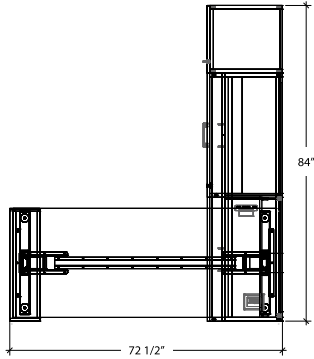

Typical Layouts

millenium-c019

Laminate : Smoked walnut & Ingot grey
Metal : Black
Handle : H072
Fabric : Ennis Fabrics Moritz Bordeaux, Stock
Fabrics - Cloud Nine Charcoal, Tissu Stock -
Dillon Stratus

ITEM	QTY	CODE	DESCRIPTION	LIST PRICE $	TOTAL $
A	1	EP 2970TBL	Elevation Plus table 29" x 70", Black metal finish	2 033	2 033
		[MH3DBL L]	Option - retractable connectivity unit, Black metal finish	417	417
B	1	EP 30SR BL	Individual shroud 30", Black metal finish	618	618
C	1	ML CAISPEC 206619	Credenza SPEC 20" x 66" x 19"	1 625	1 625
D	1	ML 201872ARL	Cabinet 20" x 18" x 72" with 1 door	1 141	1 141
E	1	ML1666HPW	Wall hutches 16" x 66" with doors	994	994
F	1	ML 35-1/2 66 TBWSB	35-1/2" x 66" fabric tackboard	659	659
				Total:	7 487
H	2	LPLANTSBL	Plant box, Black metal finish	395	790
				Total:	790
I	2	LC-56-UU-04-FX-G-BL-01	Stack6 chair grade 2	679	1 358
J	1	LC-TXM2-MWE-ZN 41 S-AR-S	Texto Mesh chair with medium back, grade 2	1 198	1 198
				Total:	2 556