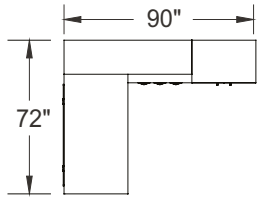

Typical Layouts

millenium-c006-fb

Laminate: Smoked Walnut
Wood: White Wash
Metal: Satin Nickel
Handles: HJA

ITEM	QTY	CODE	DESCRIPTION	LIST PRICE $	TOTAL $
A	1	ML 3072 REG HATSN NGR	Rectangular table 30" X 72" X 29" H with end gable - Hatley legs	1 002	1 002
B	1	ML 20 BCCL 30	Combination pedestal 20" x 30" x 29"H	1 386	1 386
C	1	ML 2030 MU4	Multiple unit 20" x 30" x 66"H with 2 adjustable shelves and cabinet with 2 doors and 1 adjustable shelf	1 417	1 417
D	1	ML 1660 HPW	Wall hutch 16" x 60" x 17-1/2"H with doors	921	921
E	1	LV 2648 UAC C1 SN PL	Acrylic divider screen 26"H x 48"	689	689
				Total:	5 415