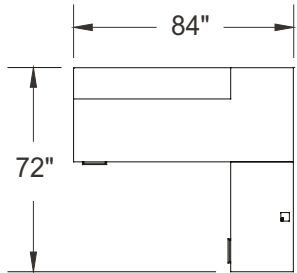

Typical Layouts

millenium-c002

Laminate: Storm and Polar White
Metal: Satin Nickel
          Brushed Nickel
Handles: H060
Fabric: Momentum - Infinity Gull

Note: Fabrics are specified for informational purpose only and may be of different grades. Typical pricing is based on grade 2 fabric.

ITEM	QTY	CODE	DESCRIPTION	LIST PRICE $	TOTAL $
A	1	ML 1260 RS 13	Transaction top 12" x 60" x 13"H	403	403
	1	ML E 3084 FM GRL	Desk 30" x 84" x 29"H with E pedestal on left - Full modesty	1 400	1 400
B	1	[CAPF]	Option - CAPF grommet	27	27
	3	[H060BN]	Option - H060 brushed nickel handles	15	45
	1	ML 2442 R 29 D FM GRC	Right return 24" x 42" x 29"H with D pedestal on right - Full modesty	880	880
C	1	[CAPF]	Option - CAPF grommet	27	27
	2	[H060BN]	Option - H060 brushed nickel handles	15	30
D	1	ML 2084 SCARAR 36	Server credenza 20" x 84" x 36"H	2 487	2 487
				Total:	5 299
				Total without options:	5 170
	1	LC-CY-MWE-VC41-F7-S	Cyrus chair - Grade 2	1 408	1 408
				Total:	1 408

Continued on next page