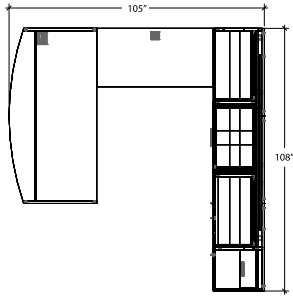

# Typical Layouts

millenium-c005-fb

Laminate: Smoked Walnut  
 Metal : Satin Nickel  
           Brushed Nickel  
 Handles : H070  
 Glass : White

ITEM	QTY	CODE	DESCRIPTION	LIST PRICE \$	TOTAL \$
A	1	ML 3072 D SM	Desk 30" x 72" x 29"H with D pedestal on right - Modesty 18-1/2"H	1 173	1 173
	2	[H070BN]	Option - H070 brushed nickel handles	15	30
B	1	ML F 2448 L 29 FM GRC	Return 24" x 48" x 29"H with F pedestal on left - Full modesty	1 114	1 114
	2	[H070BN]	Option - H070 brushed nickel handles	15	30
C	1	ML 1672 HPFLW V4	Wall hutch 16" x 72" x 17-1/2"H - Alumimum frame doors with White glass	1 993	1 993
				<b>Total:</b>	<b>4 367</b>
			Total without options:	4 280	

# Typical Layouts

# Typical Layouts

millenium-c024

Laminate : Ingot Grey & Kali  
 Metal : Satin nickel  
 Handle : H071  
 Fabric : Stock Fabrics Hathaway Nickel

ITEM	QTY	CODE	DESCRIPTION	LIST PRICE \$	TOTAL \$
A	1	ML 303672CXFM SPEC	Desk 30" x 36" x 72" with convex front	1 055	1 055
	1	[MH3DSN]	Option - retractable connectivity unit, Satin nickel metal finish	417	417
B	1	ML 2448BRT	Bridge top 24" x 48"	184	184
	1	[GRC CAPF]	Option - grommet, center	27	27
C	1	XT 2030BBLINDL	Independant bookcase 20" x 30"	667	667
D	1	XT 2030CLINDN	Independant lateral filing cabinet 20" x 30"	1 008	1 008
E	1	XT 2030ARINDN	Independant cabinet 20" x 30" with 2 doors	861	861
F	1	XT 2090TOPSPF	Top 20" x 90"	269	269
G	1	XT 201854ARHRMGN	Cabinet 20" x 18" x 54" with hook	944	944
H	1	XT 1872TBPSN	Hanging tackboard 18" x 72"	508	508
I	1	XT 3654PAN	Simple panel 36" x 54"	328	328
	1	[NR]	Option - right connector	0	0
J	1	XT 3654PANLR	L-shaped panel 36" x 54"	328	328
K	1	XT 3654PAN	Simple panel 36" x 54"	328	328
	1	[LN]	Option - left connector	0	0
				Total:	6 924
L	1	LC-EE-H WW-ZN 41 S-AR-S	Elie chair with high back, grade 2	1 711	1 711
				Total:	1 711