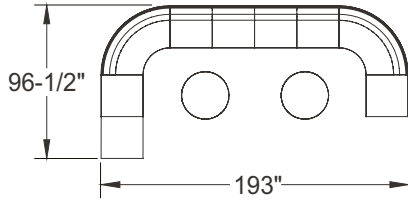

Typical Layouts

(continued)

millenium-c002b

Laminate: Smoked Walnut
Metal: Satin Nickel
Fabric: Momentum - Infinity Gull

Note: Fabrics are specified for informational purpose only and may be of different grades. Typical pricing is based on grade 2 fabric.

ITEM	QTY	CODE	DESCRIPTION	LIST PRICE $	TOTAL $
A	3	SS BC26 PQS	Square bench - Grade 2	1 199	3 597
B	2	SS BADE26 PQS	Arched bench with outer back rest - Grade 2	2 811	5 622
C	4	SS BCD26 PQS	Square bench with back rest - Grade 2	1 530	6 120
D	2	OSZ 30 TRORF4 SN 20	Orford circular table 30" x 20"H - Knife edge moulding	1 283	2 566
				Total:	17 905