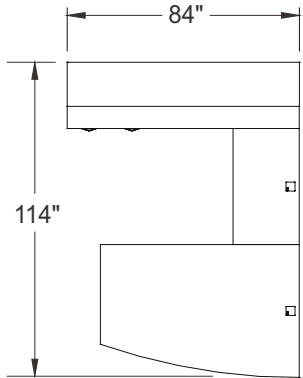

Typical Layouts

millenium-c001-fb

Laminate: Smoked Walnut
 Wood: Bark
 Metal: Satin Nickel
 Handle: HJA

ITEM	QTY	CODE	DESCRIPTION	LIST PRICE \$	TOTAL \$
A	1	ML 487236 AYR HATSN GRC	Right arched table with end gable 48" x 72" x 36" x 29"H - Hatley legs	1 418	1 418
	1	[CAPF]	Option - CAPF grommet	26	26
B	1	ML 2442 BR FM GRC	Bridge 24" x 42" x 29"H - Full modesty	501	501
	1	[CAPF]	Option - CAPF grommet	26	26
C	1	ML FE 2484 FM GRC	Credenza 24" x 84" x 29"H with combination FE pedestal on left - Full modesty	1 871	1 871
	1	[CAPF]	Option - CAPF grommet	26	26
D	1	ML 1684 HPPGW	Wall hutch 16" x 84" x 21-1/8"H with doors and pigeon hole unit	1 785	1 785
				Total:	5 653
				Total without options:	5 575