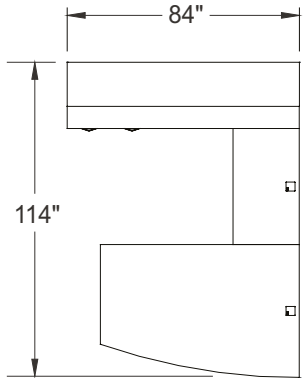

Typical Layouts

millenium-c001

Laminate: Coastal Pear
 Wood: White Wash
 Metal: Satin Nickel
 Handles: HJA

Note: Fabrics are specified for informational purpose only and may be of different grades. Typical pricing is based on grade 2 fabric.

ITEM	QTY	CODE	DESCRIPTION	LIST PRICE \$	TOTAL \$
A	1	ML 487236 AYR HAT SN GRC	Right arched table with end gable 48" x 72" x 36" x 29"H - Hatley legs	1 418	1 418
	1	[CAPF]	Option - CAPF grommet	26	26
B	1	ML 2442 BR FM GRC	Bridge 24" x 42" x 29"H - Full modesty	501	501
	1	[CAPF]	Option - CAPF grommet	26	26
C	1	ML FE 2484 FM GRC	Credenza 24" x 84" x 29"H with combination FE pedestal on left - Full modesty	1 871	1 871
	1	[CAPF]	Option - CAPF grommet	26	26
D	1	ML 1684 HPPGW	Wall hutch with doors and pigeon hole unit 16" x 84" x 21-1/8"	1 785	1 785
				Total:	5 653
				Total without options:	5 575
<hr/>					
	1	CYWE41GR2	Cyrus chair - Grade 2	858	858
	2	MADR HWDE T01	Madrid - High back chair	644	1 288
				Total:	2 146