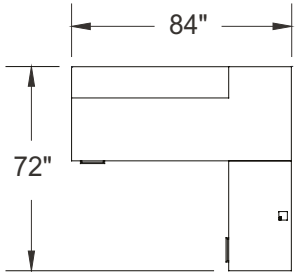

Typical Layouts

millenium-c002-fb

Laminate: Smoked Walnut
 Metal: Satin Nickel
 Brushed Nickel
 Handles: H060

ITEM	QTY	CODE	DESCRIPTION	LIST PRICE \$	TOTAL \$
A	1	ML E 3084 FM GRL	Desk 30" x 84" x 29"H with E pedestal on left - Full modesty	1 861	1 861
	1	[CAPF]	Option - CAPF grommet	26	26
	3	[H060BN]	Option - H060 brushed nickel handles	14	42
B	1	ML 2442 R 29 D FM	Right return 24" x 42" x 29"H with D pedestal on right - Full modesty	950	950
	1	[CAPF]	Option - CAPF grommet	26	26
	2	[H060BN]	Option - H060 brushed nickel handles	14	28
C	1	ML 1260 RS 13	Transaction top 12" x 60" x 13"H	391	391
				Total:	3 324
				Total without options:	3 202