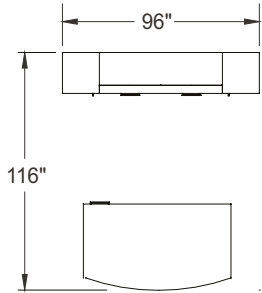

Typical Layouts

millenium-c003-fb

Laminate: Smoked Walnut
Metal: Brushed Nickel
Handles: H060
Fabric: Momentum - Infinity Stucco
Glass: Overseas Blue

Note: Fabrics are specified for informational purpose only and may be of different grades. Typical pricing is based on grade 2 fabric.

ITEM	QTY	CODE	DESCRIPTION	LIST PRICE $	TOTAL $
A	1	ML 364272 E CX FM	Desk with convex front 36" x 42" x 72" x 29"H with E pedestal on right - Full modesty	1 830	1 830
	3	[H060BN]	Option - H060 brushed nickel handles	14	42
B	1	ML 201866 ARL	Cabinet 20" x 18" x 66"H with 1 door on left	1 036	1 036
C	1	ML 2060 CLCL	Combination Credenzas 20" x 60" x 29"H with lateral file drawers	2 129	2 129
D	1	ML 201866 ARR	Cabinet 20" x 18" x 66"H with 1 door on right	1 036	1 036
E	1	ML 1660 HPFL 37 LR KO	Hutch on legs 16" x 60" x 37"H - Alumimum frame doors with Overseas Blue glass	2 244	2 244
	1	[TB]	Option - Fabric tackboard for hutch - Grade 2	607	607
				Total:	8 924
				Total without options:	8 275