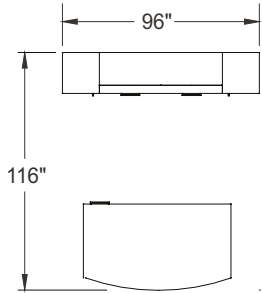

Typical Layouts

millenium-c003

Laminate: Ginger Root
Wood : Black Wash
Metal : Brushed Nickel
Handles : H060
Fabric : Ennis Fabrics - Turner Black
Momentum - Infinity Aluminium
Glass : Jet Black

Note: Fabrics are specified for informational purpose only and may be of different grades. Typical pricing is based on grade 2 fabric.

ITEM	QTY	CODE	DESCRIPTION	LIST PRICE $	TOTAL $
A	1	ML 1660 HPFL 37 LR KB	Hutch on legs 16" x 60" x 37"H - Alumimum frame doors with Jet Black glass	2 244	2 244
	1	[TB]	Option - Fabric tackboard for hutch - Grade 2	468	468
B	1	ML 201866 ARL	Cabinet 20" x 18" x 66"H with door on left	1 036	1 036
C	1	ML 201866 ARR	Cabinet 20" x 18" x 66"H with door on right	1 036	1 036
D	1	ML 2060 CLCL	Combination credenza 20" x 60" x 29"H with lateral file drawers	2 129	2 129
E	1	ML 364272 ECX FM NGR	Desk with convex front 36"x 42" x 72" x 29"H with E pedestal on right - Full modesty	1 830	1 830
	3	[H060BN]	Option - H060 brushed nickel handles	14	42
				Total:	8 785
				Total without options:	8 275
1		CYWE41GR2	Cyrus chair - Grade 2	858	858
2		MADR HWDET01	Madrid - high back chair - Black Wash	644	1 288
				Total:	2 146