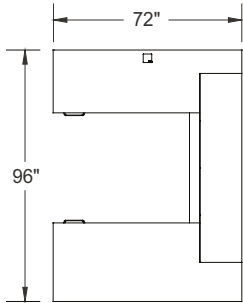

Typical Layouts

millenium-c004

Laminate: Tundra
 Metal: Satin Nickel
 Brushed Nickel
 Handles: H070
 Glass : Metallic Grey

ITEM	QTY	CODE	DESCRIPTION	LIST PRICE \$	TOTAL \$
A	1	ML 3072 D SM	Desk 30" x 72" x 29"H with D pedestal on right - Modesty 18-1/2"	1 323	1 323
	2	[H070BN]	Option - H070 brushed nickel handles	14	28
B	1	ML 2042 BR FM GRC	Bridge 20" x 42" x 29"H - Full modesty	433	433
	1	[CAPF]	Option - CAPF grommet	26	26
C	1	ML F 2472 FM GRC	Credenza 24" x 72" x 29"H with F pedestal on left - Full modesty	1 410	1 410
	2	[H070BN]	Option - H070 brushed nickel handles	14	28
D	1	ML 1672 HPFLW KM	Wall hutch 16" x 72" x 17-1/2"H - Alumimum frame doors with Metallic Grey glass	2 196	2 196
				Total:	5 470
				Total without options:	5 362
1		CYWE41GR2	Cyrus chair - Grade 2	858	858
				Total:	858