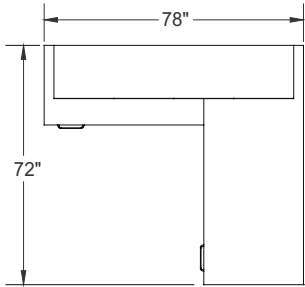

Typical Layouts

millenium-c005-fb

Laminate: Smoked Walnut
 Metal : Satin Nickel
 Brushed Nickel
 Handles : H070
 Glass : White

ITEM	QTY	CODE	DESCRIPTION	LIST PRICE \$	TOTAL \$
A	1	ML 3072 D SM	Desk 30' x 72' x 29'H with D pedestal on right - Modesty 18-1/2"H	1 323	1 323
	2	[H070BN]	Option - H070 brushed nickel handles	14	28
B	1	ML F 2448 L 29 FM GRC	Return 24" x 48" x 29"H with F pedestal on left - Full modesty	1 187	1 187
	2	[CAPF]	Option - CAPF grommet	26	26
C	1	[H070BN]	Option - H070 brushed nickel handles	14	28
	1	ML 1672 HPFLW V4	Wall hutch 16" x 72" x 17-1/2"H - Alumimum frame doors with White glass	2 196	2 196
				Total:	4 788
				Total without options:	4 706