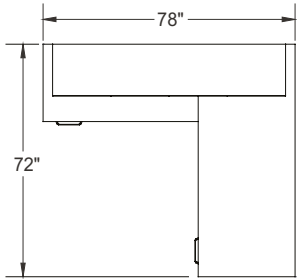

Typical Layouts

millenium-c005

Laminate: Tundra
 Metal: Satin Nickel
 Brushed Nickel
 Handles: H070
 Glass : Metallic Grey

ITEM	QTY	CODE	DESCRIPTION	LIST PRICE \$	TOTAL \$
A	1	ML 1672 HPFLW KM	Wall hutch 16" x 72" x 17-1/2"H - Alumimum frame doors with Metallic Grey glass	2 196	2 196
	1	ML F 2448 L 29 FM GRC	Return 24" x 48" x 29"H with F pedestal on left - Full modesty	1 187	1 187
B	1	[CAPF]	Option - CAPF grommet	26	26
	2	[H070BN]	Option - H070 brushed nickel handles	14	28
C	1	ML 3072 D SM	Desk 30" x 72" x 29"H with D pedestal on right - Modesty 18-1/2"	1 323	1 323
	2	[H070BN]	Option - H070 brushed nickel handles	14	28
				Total:	4 788
				Total without options:	4 706
	1	CYWE41GR2	Cyrus chair - Grade 2	858	858
				Total:	858