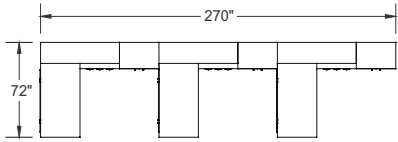

Typical Layouts

millenium-c006

Laminate: Driftwood and Polar White
Wood: Coffee
Metal: Satin Nickel
Handles: HJA
Fabric: Momentum - Tradition Theater

Note: Fabrics are specified for informational purpose only and may be of different grades. Typical pricing is based on grade 2 fabric.