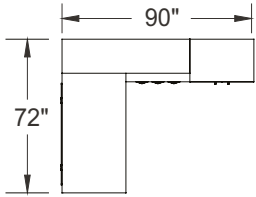

Typical Layouts

millenium-c006b-fb

Laminate: Smoked Walnut
 Metal: Satin Nickel
 Handles: HJA

ITEM	QTY	CODE	DESCRIPTION	LIST PRICE \$	TOTAL \$
A	1	ML 3072 REGO SN NGR	Rectangular table 30" X 72" X 29" H with end gable - Square leg	1 029	1 029
B	1	ML 20 BCCL 30	Combination pedestal 20" x 30" x 29"H	1 591	1 591
C	1	ML 2030 MU4	Multiple unit 20" x 30" x 66"H with 2 adjustable shelves and cabinet with 2 doors and 1 adjustable shelf	1 387	1 387
D	1	ML 1660 HPW	Wall hutch 16" x 60" x 17-1/2"H with doors	982	982
E	1	LV 2648 UAC C1 SN PL	Acrylic divider screen 26"H x 48"	656	656
				Total:	5 645