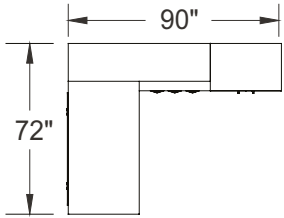

Typical Layouts

millenium-c007

Laminate : Tundra and Polar White (HG)
Wood : White

Laminate: Driftwood and Polar White
Wood: Coffee
Metal: Chrome
Handles: HJA
Fabric: Momentum - Tradition Theater

Note: Fabrics are specified for informational purpose only and may be of different grades. Typical pricing is based on grade 2 fabric.

ITEM	QTY	CODE	DESCRIPTION	LIST PRICE \$	TOTAL \$
A	1	ML 1660 HPW	Wall hutch 16" x 60" x 17-1/2"H with doors	982	982
B	1	LV 2648 UAC C1 CHR PL	Acrylic divider screen 26"H x 48"	656	656
C	1	ML 3072 REG HATCHR NGR	Rectangular table 30" x 72" x 29"H with end gable - Hatley legs	1 029	1 029
D	1	ML 20 BCCL 30	Combination pedestal 20" x 30" x 29"H with lateral file drawers	1 591	1 591
E	1	ML 2030 MU10	Multiple unit 20" x 30" x 66"H with 2 double door cabinet and 1 adjustable shelf	1 608	1 608
				Total:	5 866
<hr/>					
	1	CYWE41GR2	Cyrus chair - Grade 2	858	858
				Total:	858